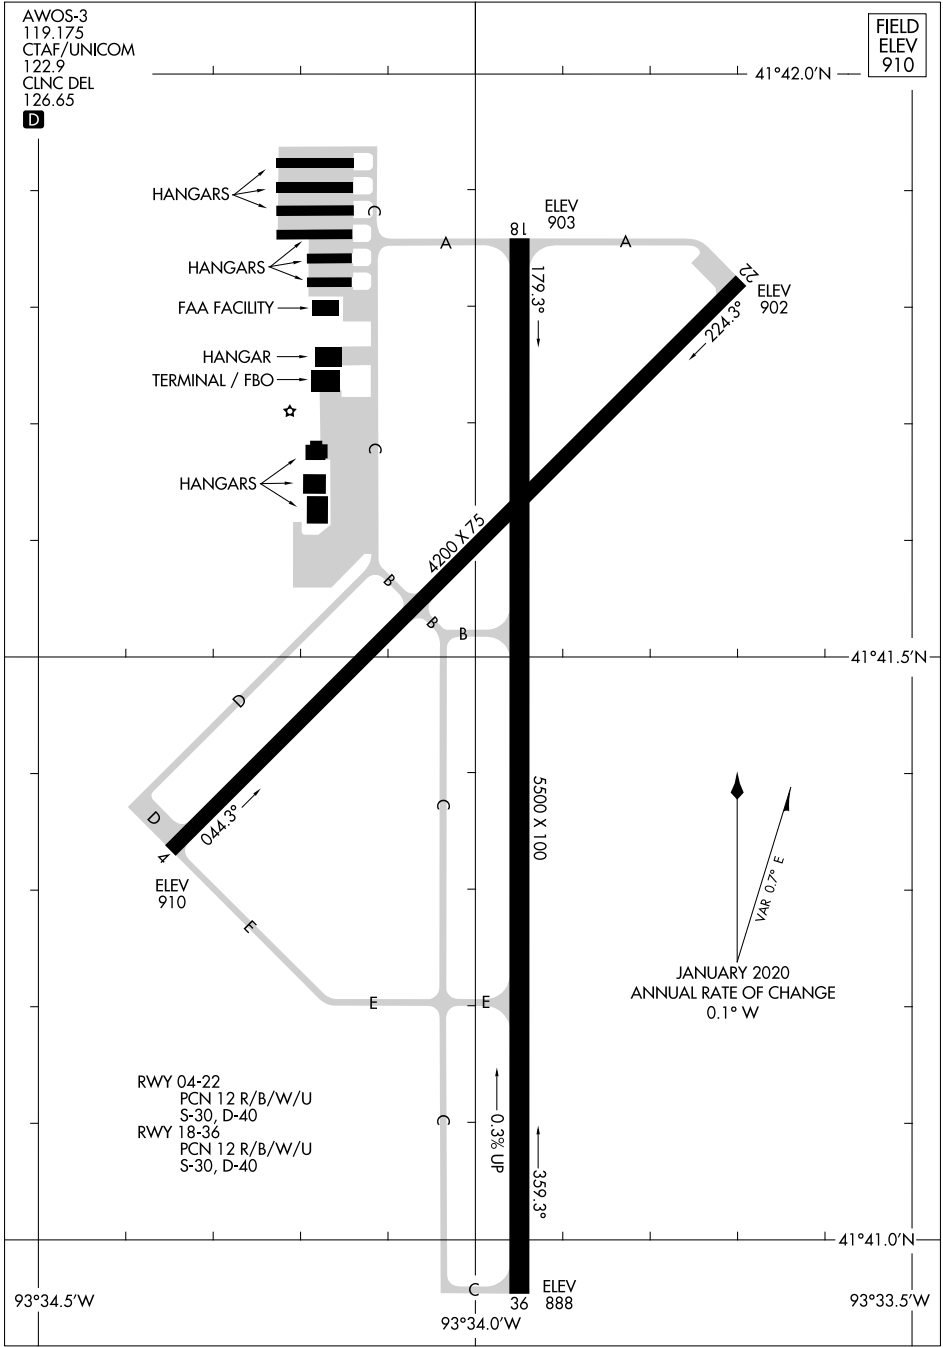

20086

AIRPORT DIAGRAM

AL-9156 (FAA)

ANKENY RGNL (IKV)

ANKENY, IOWA

AWOS-3
 119.175
 CTAF/UNICOM
 122.9
 CLNC DEL
 126.65

FIELD
 ELEV
 910

NC-3, 21 APR 2022 to 19 MAY 2022

NC-3, 21 APR 2022 to 19 MAY 2022

AIRPORT DIAGRAM

20086

ANKENY, IOWA

ANKENY RGNL (IKV)