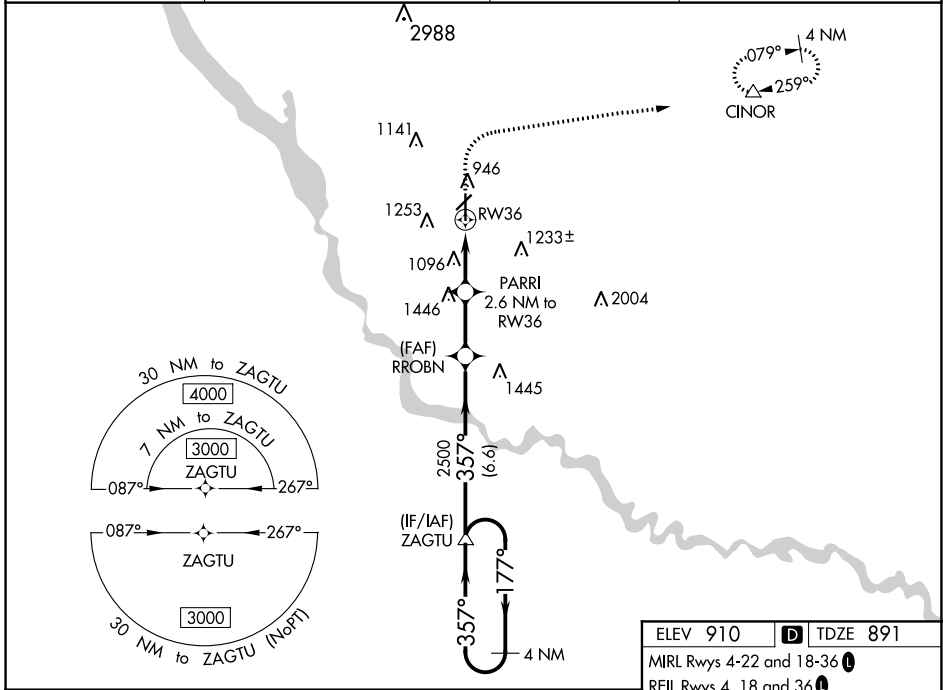

WAAS CH 70512 W36A	APP CRS 357°	Rwy Idg TDZE Apt Elev	5500 891 910
--	------------------------	-----------------------------	---

RNAV (GPS) RWY 36

ANKENY RGNL (IKV)

⚠ For uncompensated Baro-VNAV systems, LNAV/VNAV NA below -20°C (-4°F) or above 54°C (130°F). Circling Rwy 22 NA at night. DME/DME RNP-0.3 NA.

MISSED APPROACH: Climb to 1500 then climbing right turn to 4000 direct CINOR and hold, continue climb-in-hold to 4000.

AWOS-3 119.175	DES MOINES APP CON 123.9 307.15	CLNC DEL 126.65	UNICOM 122.9 (CTAF)
--------------------------	---	---------------------------	-------------------------------

NC-3, 21 APR 2022 to 19 MAY 2022

NC-3, 21 APR 2022 to 19 MAY 2022

	ZAGTU	RROBN	PARRI 2.6 NM to RW36	RW36
3000	←177°	357°	357°	
GP 3.00° TCH 52		2500	*1.3 NM to RW36	*1760
	6.6 NM	2.3 NM	1.3 NM	1.3 NM
CATEGORY	A	B	C	D
LPV DA		1091-3/4	200 (200-3/4)	
LNAV/VNAV DA		1405-13/4	514 (500-13/4)	
LNAV MDA	1360-1	469 (500-1)	1360-13/8	469 (500-13/8)
C CIRCLING	1560-1	650 (700-1)	1560-13/4 650 (700-13/4)	1760-23/4 850 (900-23/4)