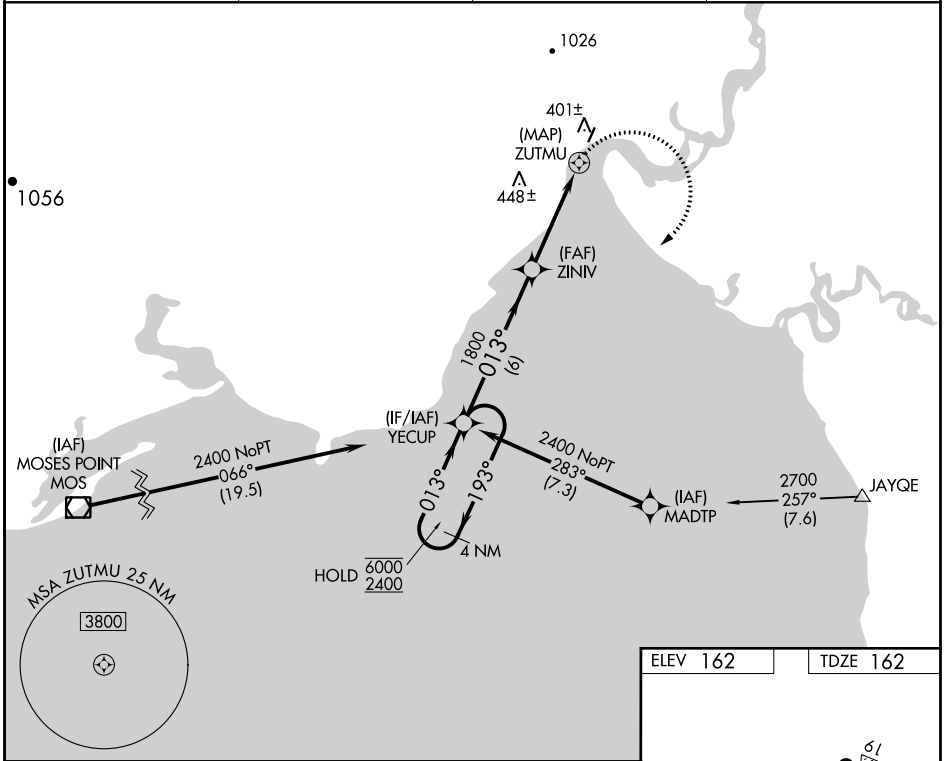

WAAS CH 77843	APP CRS 013°	Rwy Idg TDZE Apt Elev	3002 162 162
W01A			

RNAV (GPS) RWY 1

KOYUK ALFRED ADAMS (KKA)(PAKK)

RNP APCH - GPS.		MISSED APPROACH: Climbing right turn to 2400 direct YECUP and hold.	
NA Circling NA west of Rwy 01-19.			
AWOS-3P 134.95	ANCHORAGE CENTER 135.7 335.5	NOME RADIO 122.35	CTAF 122.80

CATEGORY	A	B	C	D
LP MDA	540-1	378 (400-1)		NA
LNAV MDA	660-1	498 (500-1)	660-1 $\frac{3}{8}$ 498 (500-1 $\frac{3}{8}$)	NA
CIRCLING	660-1 498 (500-1)	900-1 738 (800-1)	1500-3 1338 (1400-3)	NA

AK, 24 MAR 2022 to 19 MAY 2022