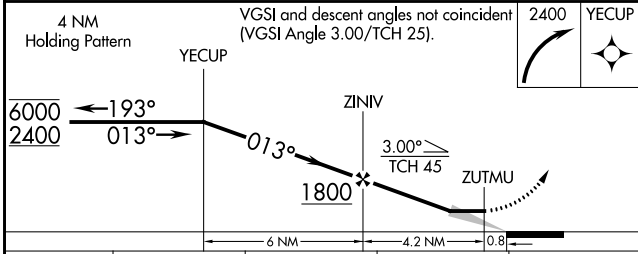

WAAS CH 77843	APP CRS 013°	Rwy Idg TDZE Apt Elev	3002 162 162
W01A			

RNAV (GPS) RWY 1

KOYUK ALFRED ADAMS (KKA)(PAKK)

RNP APCH - GPS.		MISSED APPROACH: Climbing right turn to 2400 direct YECUP and hold.	
NA Circling NA west of Rwy 01-19.			
AWOS-3P 134.95	ANCHORAGE CENTER 135.7 335.5	NOME RADIO 122.35	CTAF 122.80