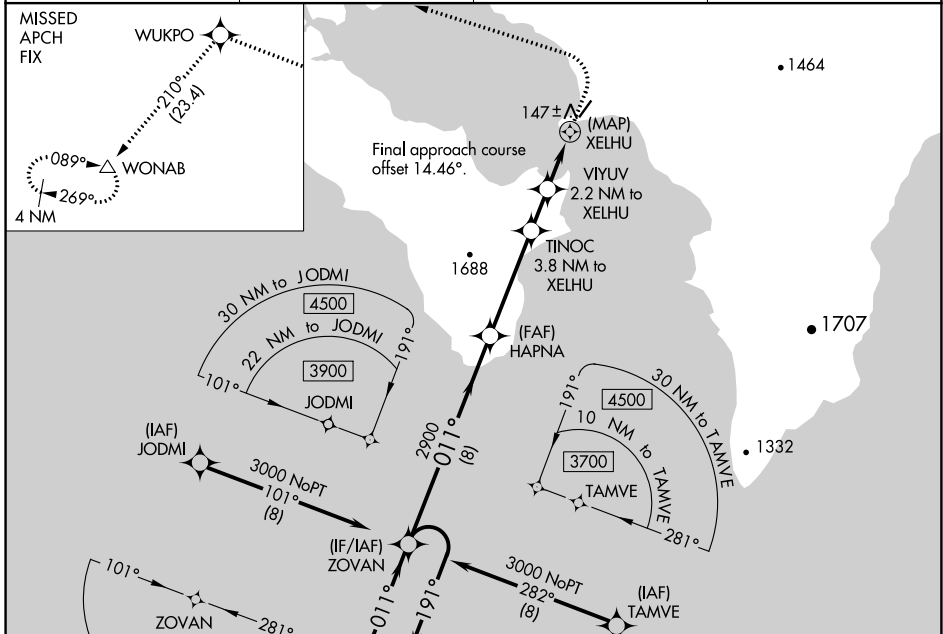

APP CRS	Rwy Idg	4000
011°	TDZE	62
	Apt Elev	62

RNAV (GPS) RWY 3

GOLOVIN (GLV) (PAGL)

RNP APCH.	MISSED APPROACH: Climb to 500 then climbing left turn to 3000 direct WUKPO and on track 210° to WONAB and hold.
<p>▼ Circling NA southeast of Rwy 3-21.</p> <p>▲ Rwy 3 helicopter visibility reduction below ¾ SM NA.</p>	

ASOS 135.75	ANCHORAGE CENTER 133.3 290.4	NOME RADIO 122.05	CTAF 122.9 0
-----------------------	--	-----------------------------	------------------------

ELEV 62	TDZE 62
---------	---------

CATEGORY	A	B	C	D
LNAV MDA	400-1 338 (400-1)			
CIRCLING	460-1 398 (400-1)	520-1 458 (500-1)	680-1¾ 618 (700-1¾)	1000-3 938 (1000-3)

MIRL Rwy 3-21 0

AK, 24 MAR 2022 to 19 MAY 2022

AK, 24 MAR 2022 to 19 MAY 2022