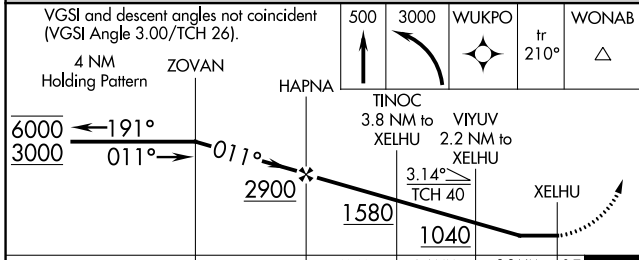

APP CRS	Rwy Idg	4000
011°	TDZE	62
	Apt Elev	62

RNAV (GPS) RWY 3

GOLOVIN (GLV) (PAGL)

RNP APCH.	MISSED APPROACH: Climb to 500 then climbing left turn to 3000 direct WUKPO and on track 210° to WONAB and hold.
<p>▼ Circling NA southeast of Rwy 3-21.</p> <p>▲ Rwy 3 helicopter visibility reduction below ¾ SM NA.</p>	

ASOS 135.75	ANCHORAGE CENTER 133.3 290.4	NOME RADIO 122.05	CTAF 122.9 0
-----------------------	--	-----------------------------	------------------------

ELEV 62	TDZE 62
---------	---------

CATEGORY	A	B	C	D
LNAV MDA	400-1 338 (400-1)			
CIRCLING	460-1 398 (400-1)	520-1 458 (500-1)	680-1¾ 618 (700-1¾)	1000-3 938 (1000-3)