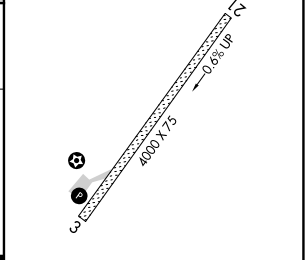

APP CRS	Rwy Idg	4000
011°	TDZE	62
	Apt Elev	62

RNAV (GPS) RWY 3

GOLOVIN (GLV) (PAGL)

RNP APCH.	MISSED APPROACH: Climb to 500 then climbing left turn to 3000 direct WUKPO and on track 210° to WONAB and hold.
<p>▼ Circling NA southeast of Rwy 3-21.</p> <p>▲ Rwy 3 helicopter visibility reduction below ¾ SM NA.</p>	

ASOS 135.75	ANCHORAGE CENTER 133.3 290.4	NOME RADIO 122.05	CTAF 122.9 0
-----------------------	--	-----------------------------	------------------------

ELEV 62	TDZE 62
---------	---------

CATEGORY	A	B	C	D
LNAV MDA	400-1 338 (400-1)			
CIRCLING	460-1 398 (400-1)	520-1 458 (500-1)	680-1¾ 618 (700-1¾)	1000-3 938 (1000-3)