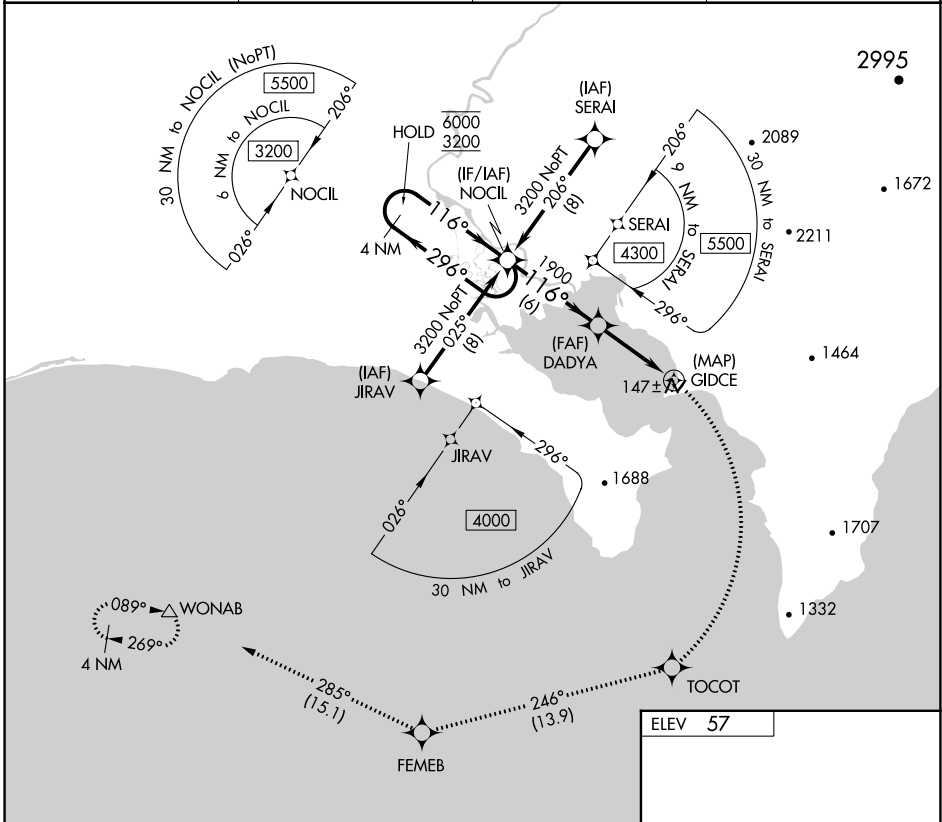

APP CRS <b>116°</b>	Rwy Idg TDZE Apt Elev	<b>N/A</b> <b>N/A</b> <b>57</b>
------------------------	-----------------------------	---------------------------------------

# RNAV (GPS)-A

## GOLOVIN (GLV) (PAGL)

RNP APCH.		MISSED APPROACH: Climbing right turn to 3000 direct TOCOT and on track 246° to FEMEB and on track 285° to WONAB and hold.	
Circling NA southeast of Rwy 3-21.		ASOS <b>135.75</b>	ANCHORAGE CENTER <b>133.3 290.4</b>
		NOME RADIO <b>122.05</b>	CTAF <b>122.9 0</b>

4 NM Holding Pattern	NOCIL	3000	TOCOT	tr 246°	FEMEB	tr 285°	WONAB
CATEGORY	A	B	C	D			
CIRCLING	480-1 423 (500-1)	520-1 463 (500-1)	680-1 <sup>3</sup> / <sub>4</sub> 623 (700-1 <sup>3</sup> / <sub>4</sub> )	1000-3 943 (1000-3)			