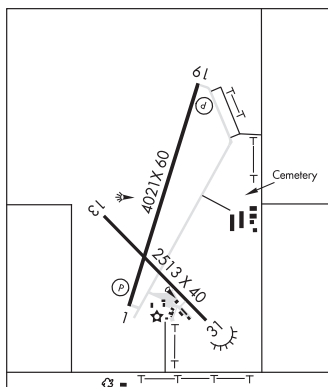

LUBBOCK (L) (L) VORTACW 109.2 LBB Chan 29 N33°42.30' W101°54.84' 288° 27.0 NM to fld. 3310/11E.

VOR unusable:

040°-050° byd 38 NM blo 5,300'

210°-260° byd 25 NM blo 6,000'

LIVE OAK CO (See GEORGE WEST on page 306)