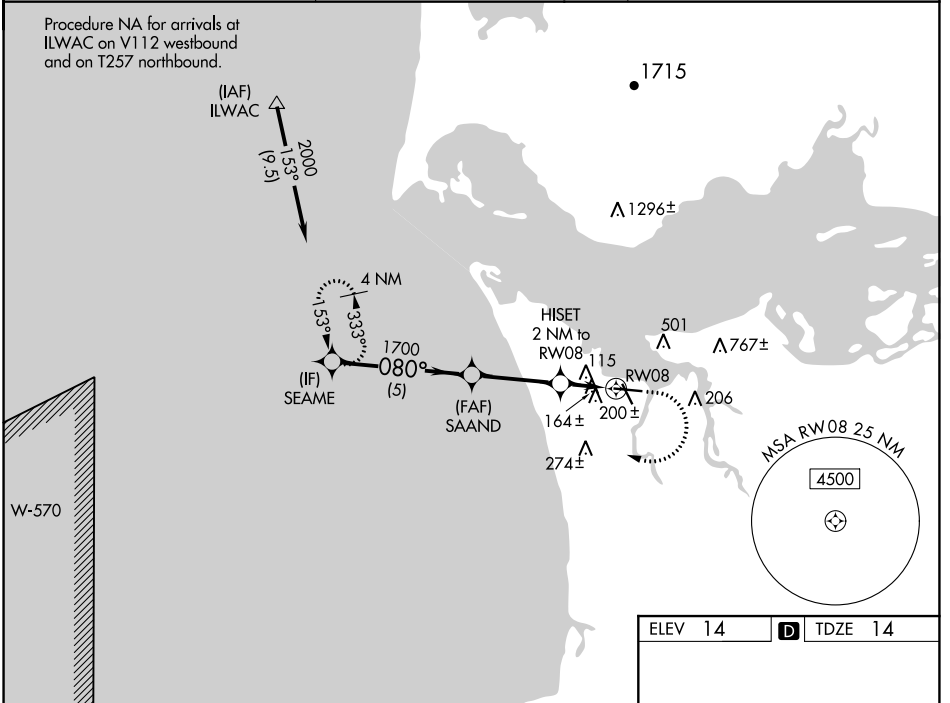

WAAS CH 40032 W08A	APP CRS 080°	Rwy Idg TDZE 14 Apt Elev 14	4894
--	------------------------	---	-------------

RNAV (GPS) RWY 8

ASTORIA RGNL (AST)

RNP APCH.	MISSED APPROACH: (Do not exceed 225K until SEAME) Climb to 500, then climbing right turn to 2000 direct SEAME and hold.
⚠	Rwy 8 helicopter visibility reduction below 3/4 SM NA.

ASOS 135.375	SEATTLE CENTER 124.2 317.6	UNICOM 122.8 (CTAF) 0
------------------------	--------------------------------------	---------------------------------

NW-1, 19 MAY 2022 to 16 JUN 2022

NW-1, 19 MAY 2022 to 16 JUN 2022

CATEGORY	A	B	C	D
LP MDA	420-1	406 (500-1)	420-1 1/8	406 (500-1 1/8)
LNVA MDA	460-1	446 (500-1)	460-1 3/8	446 (500-1 3/8)
C CIRCLING	660-1 646 (700-1)	800-1 786 (800-1)	1080-3 1066 (1100-3)	1160-3 1146 (1200-3)