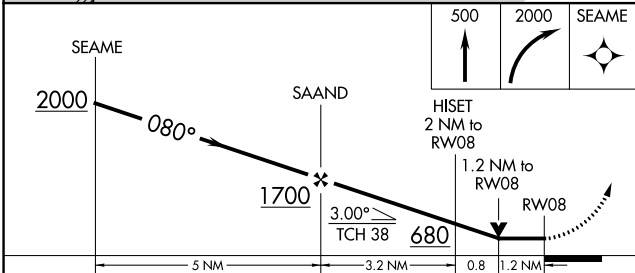

WAAS CH 40032 W08A	APP CRS 080°	Rwy Idg TDZE 14 Apt Elev 14	4894
--	------------------------	---	-------------

RNAV (GPS) RWY 8

ASTORIA RGNL (AST)

RNP APCH.	MISSED APPROACH: (Do not exceed 225K until SEAME) Climb to 500, then climbing right turn to 2000 direct SEAME and hold.
⚠	Rwy 8 helicopter visibility reduction below 3/4 SM NA.

ASOS 135.375	SEATTLE CENTER 124.2 317.6	UNICOM 122.8 (CTAF) 0
------------------------	--------------------------------------	---------------------------------

NW-1, 19 MAY 2022 to 16 JUN 2022

NW-1, 19 MAY 2022 to 16 JUN 2022

CATEGORY	A	B	C	D
LP MDA	420-1	406 (500-1)	420-1 1/8	406 (500-1 1/8)
LNVA MDA	460-1	446 (500-1)	460-1 3/8	446 (500-1 3/8)
C CIRCLING	660-1 646 (700-1)	800-1 786 (800-1)	1080-3 1066 (1100-3)	1160-3 1146 (1200-3)