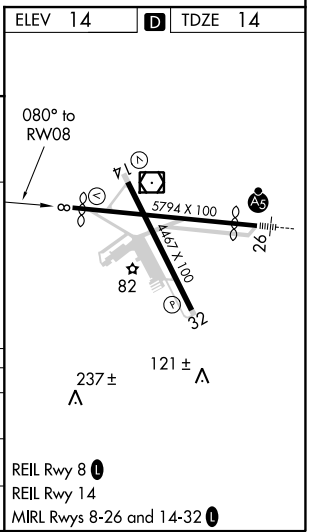

WAAS CH 40032 W08A	APP CRS 080°	Rwy Idg TDZE 14 Apt Elev 14	4894
--	------------------------	---	-------------

RNAV (GPS) RWY 8

ASTORIA RGNL (AST)

RNP APCH.	MISSED APPROACH: (Do not exceed 225K until SEAME) Climb to 500, then climbing right turn to 2000 direct SEAME and hold.
⚠	Rwy 8 helicopter visibility reduction below 3/4 SM NA.

ASOS 135.375	SEATTLE CENTER 124.2 317.6	UNICOM 122.8 (CTAF) 0
------------------------	--------------------------------------	---------------------------------

NW-1, 19 MAY 2022 to 16 JUN 2022

NW-1, 19 MAY 2022 to 16 JUN 2022

CATEGORY	A	B	C	D
LP MDA	420-1	406 (500-1)	420-1 1/8	406 (500-1 1/8)
LNVA MDA	460-1	446 (500-1)	460-1 3/8	446 (500-1 3/8)
C CIRCLING	660-1 646 (700-1)	800-1 786 (800-1)	1080-3 1066 (1100-3)	1160-3 1146 (1200-3)