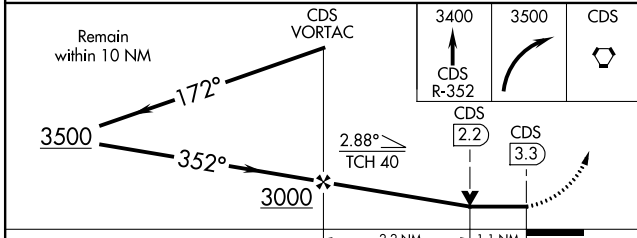

VORTAC CDS 117.0 Chan 117	APP CRS 352°	Rwy Idg TDZE 1954 Apt Elev 1954	5949
---	------------------------	---	-------------

VOR RWY 36

CHILDRESS MUNI (CDS)

⚠ When local altimeter setting not received, use Altus/Quartz Mountain Rgnl altimeter setting and increase all MDA 200 feet, and all visibilities ½ mile.
⚠ VDP NA when using Altus/Quartz Mountain Rgnl altimeter setting. Circling to Rwy 4, 18, 22 NA at night.

MISSED APPROACH: Climb to 3400 via CDS VORTAC R-352 then climbing right turn to 3500 direct CDS VORTAC and hold.

ASOS 135.125	FORT WORTH CENTER 133.5 350.35	UNICOM 122.8 (CTAF) 0
------------------------	--	---------------------------------

CATEGORY	A	B	C	D
S-36	2340-1 386 (400-1)		2340-1¼ 386 (400-1¼)	
CIRCLING	2500-1 546 (600-1)	2600-1¾ 646 (700-1¾)		2700-2½ 746 (800-2½)

MIRL Rwy 18-36 0	FAF to MAP 3.3 NM				
Knots	60	90	120	150	180
Min:Sec	3:18	2:12	1:39	1:19	1:06