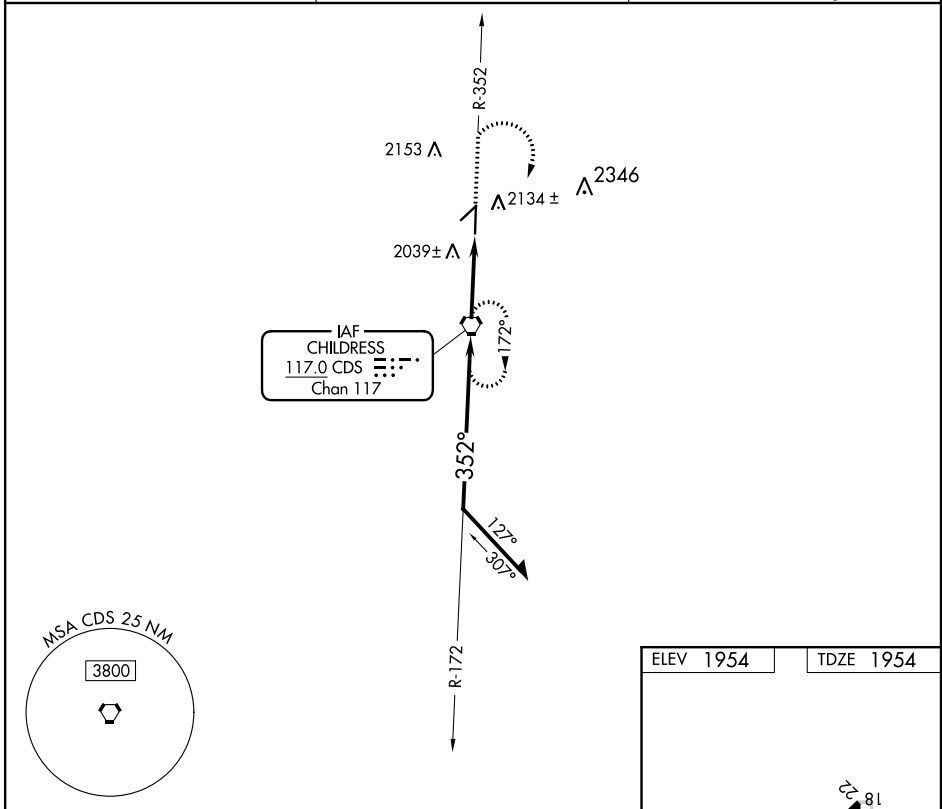

VORTAC CDS 117.0 Chan 117	APP CRS 352°	Rwy Idg TDZE 1954 Apt Elev 1954	5949
---	------------------------	---	-------------

VOR RWY 36

CHILDRESS MUNI (CDS)

⚠ When local altimeter setting not received, use Altus/Quartz Mountain Rgnl altimeter setting and increase all MDA 200 feet, and all visibilities ½ mile.
⚠ VDP NA when using Altus/Quartz Mountain Rgnl altimeter setting. Circling to Rwy 4, 18, 22 NA at night.

MISSED APPROACH: Climb to 3400 via CDS VORTAC R-352 then climbing right turn to 3500 direct CDS VORTAC and hold.

ASOS 135.125	FORT WORTH CENTER 133.5 350.35	UNICOM 122.8 (CTAF) 0
------------------------	--	---------------------------------

CATEGORY	A	B	C	D
S-36	2340-1 386 (400-1)		2340-1¼ 386 (400-1¼)	
CIRCLING	2500-1 546 (600-1)	2600-1¾ 646 (700-1¾)		2700-2½ 746 (800-2½)

MIRL Rwy 18-36 0	FAF to MAP 3.3 NM				
Knots	60	90	120	150	180
Min:Sec	3:18	2:12	1:39	1:19	1:06