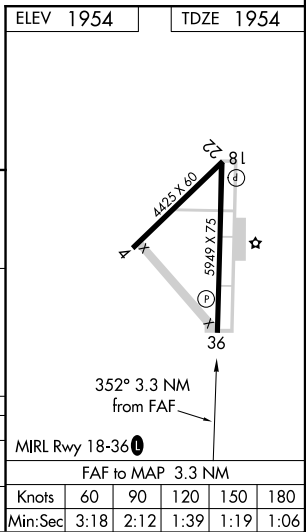

VORTAC CDS 117.0 Chan 117	APP CRS 352°	Rwy Idg TDZE 1954 Apt Elev 1954	5949
---	------------------------	---	-------------

VOR RWY 36

CHILDRESS MUNI (CDS)

⚠ When local altimeter setting not received, use Altus/Quartz Mountain Rgnl altimeter setting and increase all MDA 200 feet, and all visibilities ½ mile.
⚠ VDP NA when using Altus/Quartz Mountain Rgnl altimeter setting. Circling to Rwy 4, 18, 22 NA at night.

MISSED APPROACH: Climb to 3400 via CDS VORTAC R-352 then climbing right turn to 3500 direct CDS VORTAC and hold.

ASOS 135.125	FORT WORTH CENTER 133.5 350.35	UNICOM 122.8 (CTAF) 0
------------------------	--	---------------------------------

CATEGORY	A	B	C	D
S-36	2340-1 386 (400-1)		2340-1¼ 386 (400-1¼)	
CIRCLING	2500-1 546 (600-1)	2600-1¾ 646 (700-1¾)		2700-2½ 746 (800-2½)

MIRL Rwy 18-36 0	FAF to MAP 3.3 NM				
Knots	60	90	120	150	180
Min:Sec	3:18	2:12	1:39	1:19	1:06