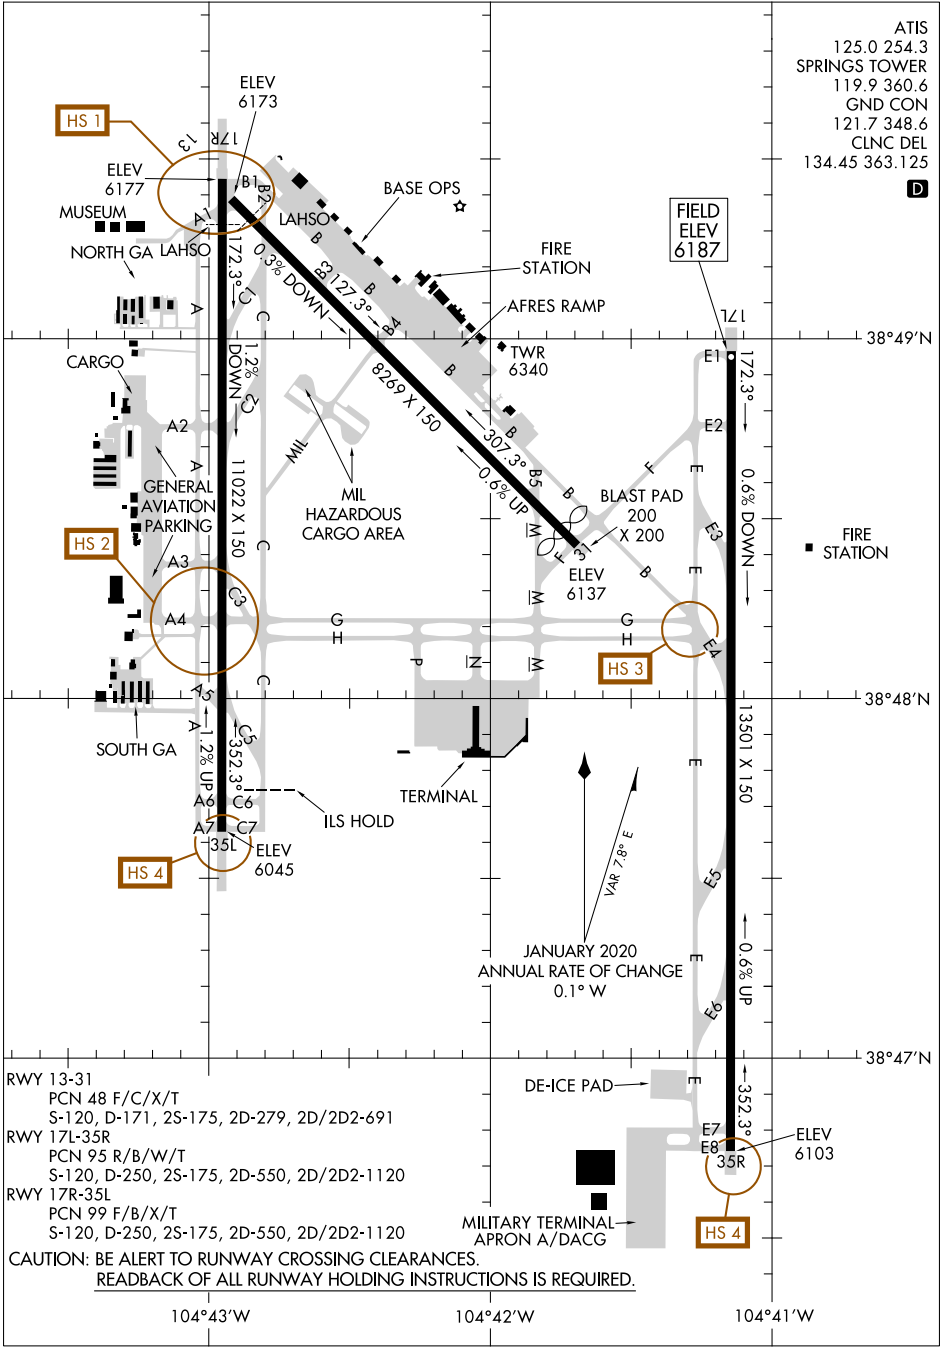

AIRPORT DIAGRAM

AL-87 (FAA)

CITY OF COLORADO SPRINGS MUNI (COS)

COLORADO SPRINGS, COLORADO

SW-1, 19 MAY 2022 to 16 JUN 2022

SW-1, 19 MAY 2022 to 16 JUN 2022

AIRPORT DIAGRAM

COLORADO SPRINGS, COLORADO

CITY OF COLORADO SPRINGS MUNI (COS)