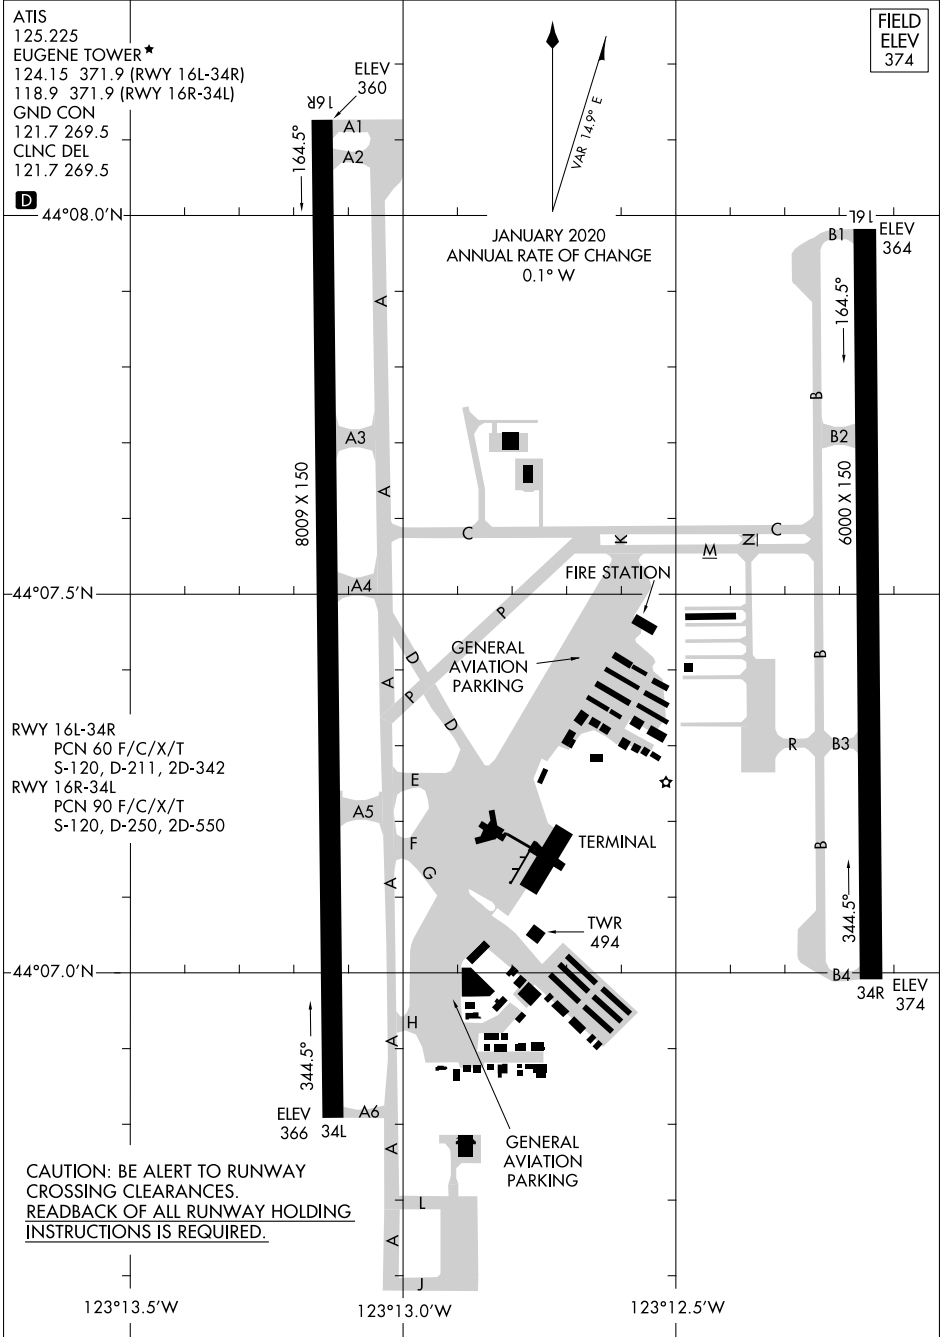

21280
AIRPORT DIAGRAM

MAHLON SWEET FLD (EUG)
EUGENE, OREGON

AL-140 (FAA)

AIRPORT DIAGRAM
21280

EUGENE, OREGON
MAHLON SWEET FLD (EUG)