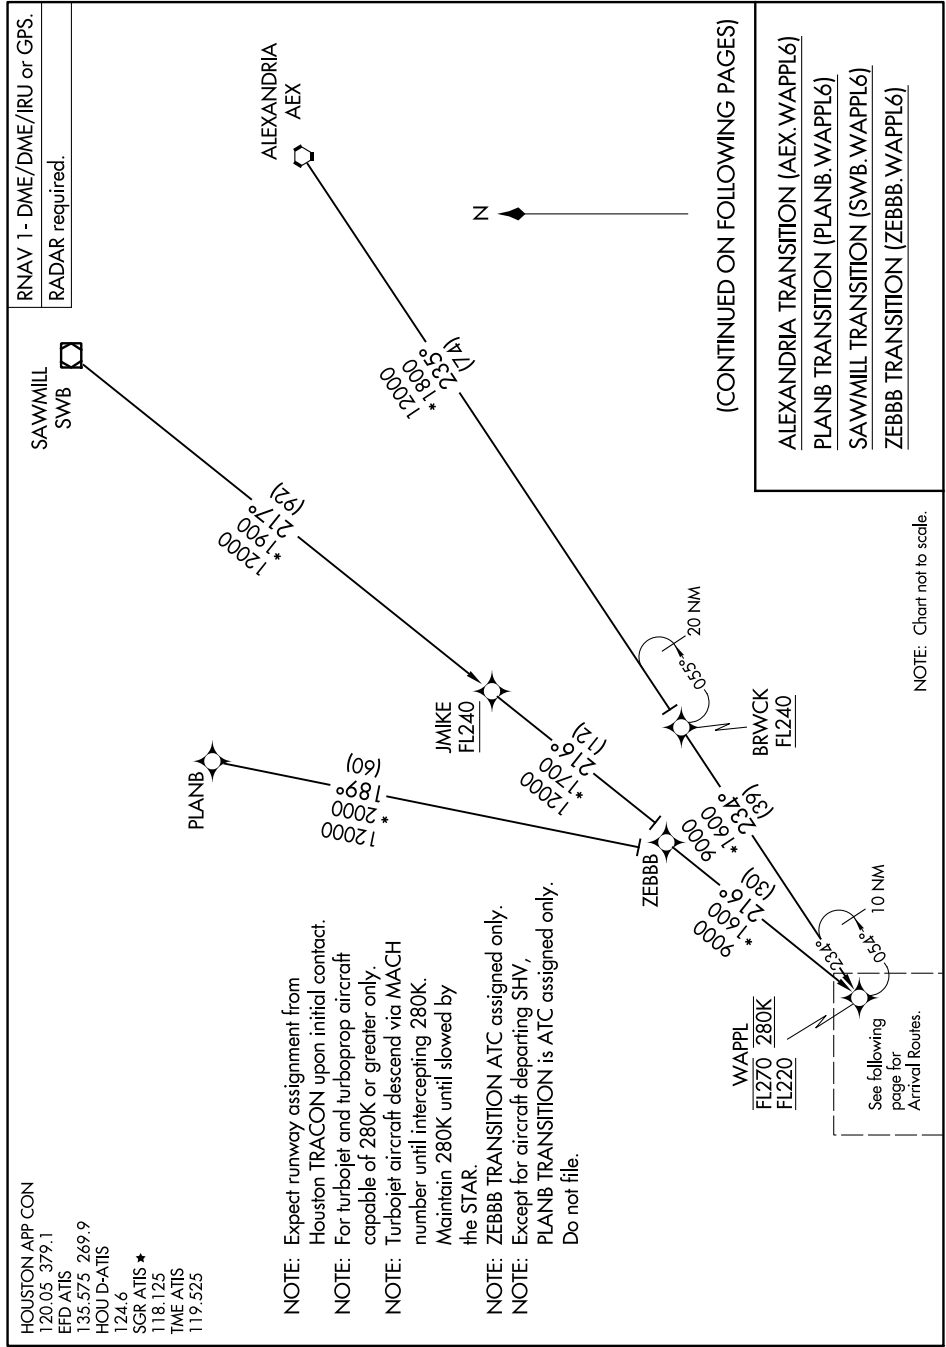

WAPPL SIX ARRIVAL (RNAV) Transition Routes

HOUSTON, TEXAS

SC-5, 19 MAY 2022 to 16 JUN 2022

WAPPL SIX ARRIVAL (RNAV) Transition Routes

HOUSTON, TEXAS

SC-5, 19 MAY 2022 to 16 JUN 2022