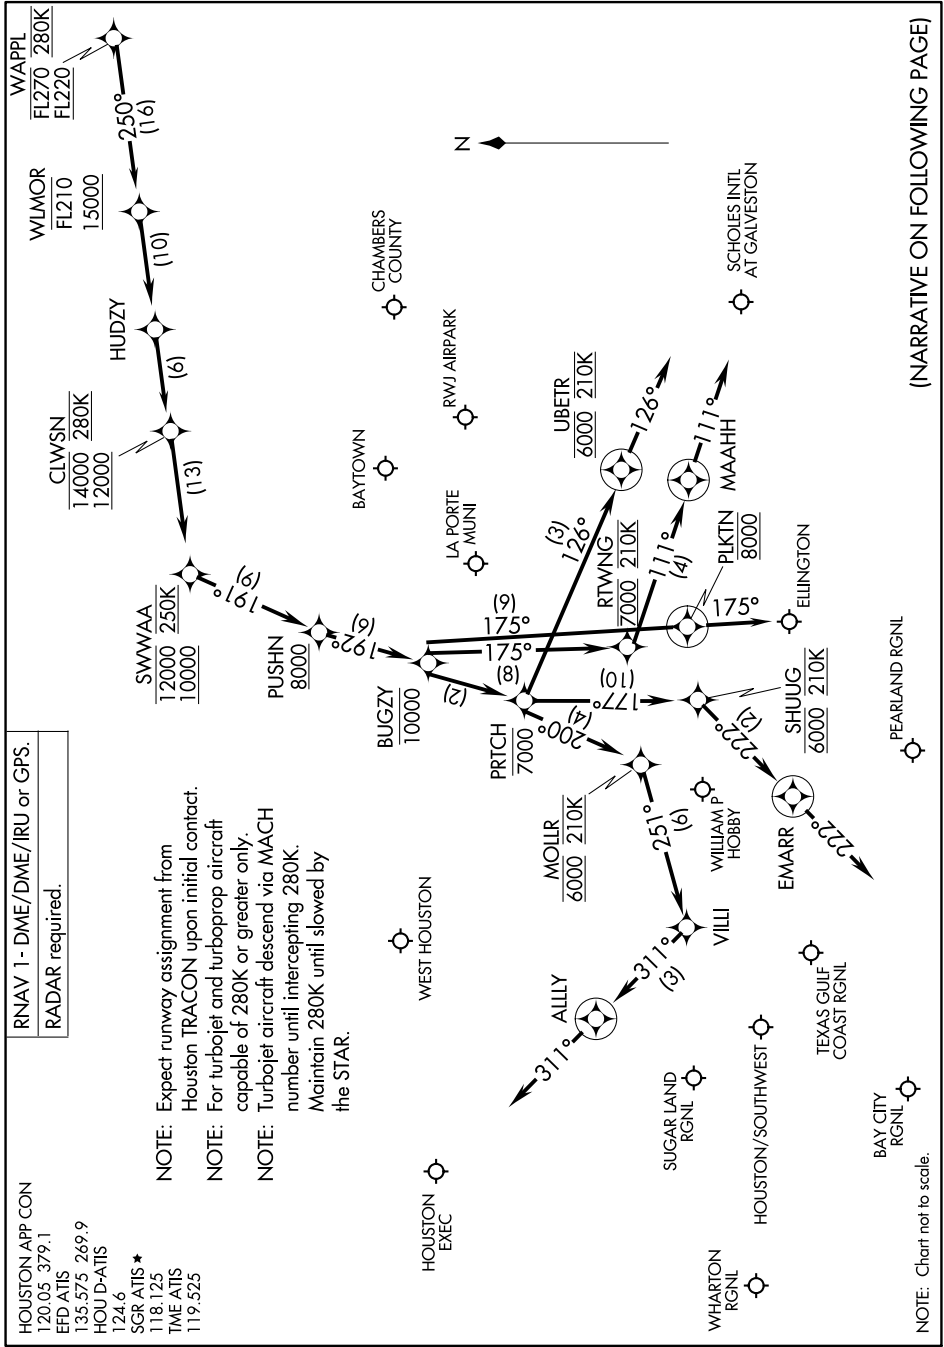

# WAPPL SIX ARRIVAL (RNAV) Arrival Routes

HOUSTON, TEXAS

SC-5, 19 MAY 2022 to 16 JUN 2022

(NARRATIVE ON FOLLOWING PAGE)

SC-5, 19 MAY 2022 to 16 JUN 2022

# WAPPL SIX ARRIVAL (RNAV) Arrival Routes

HOUSTON, TEXAS

NOTE: Chart not to scale.