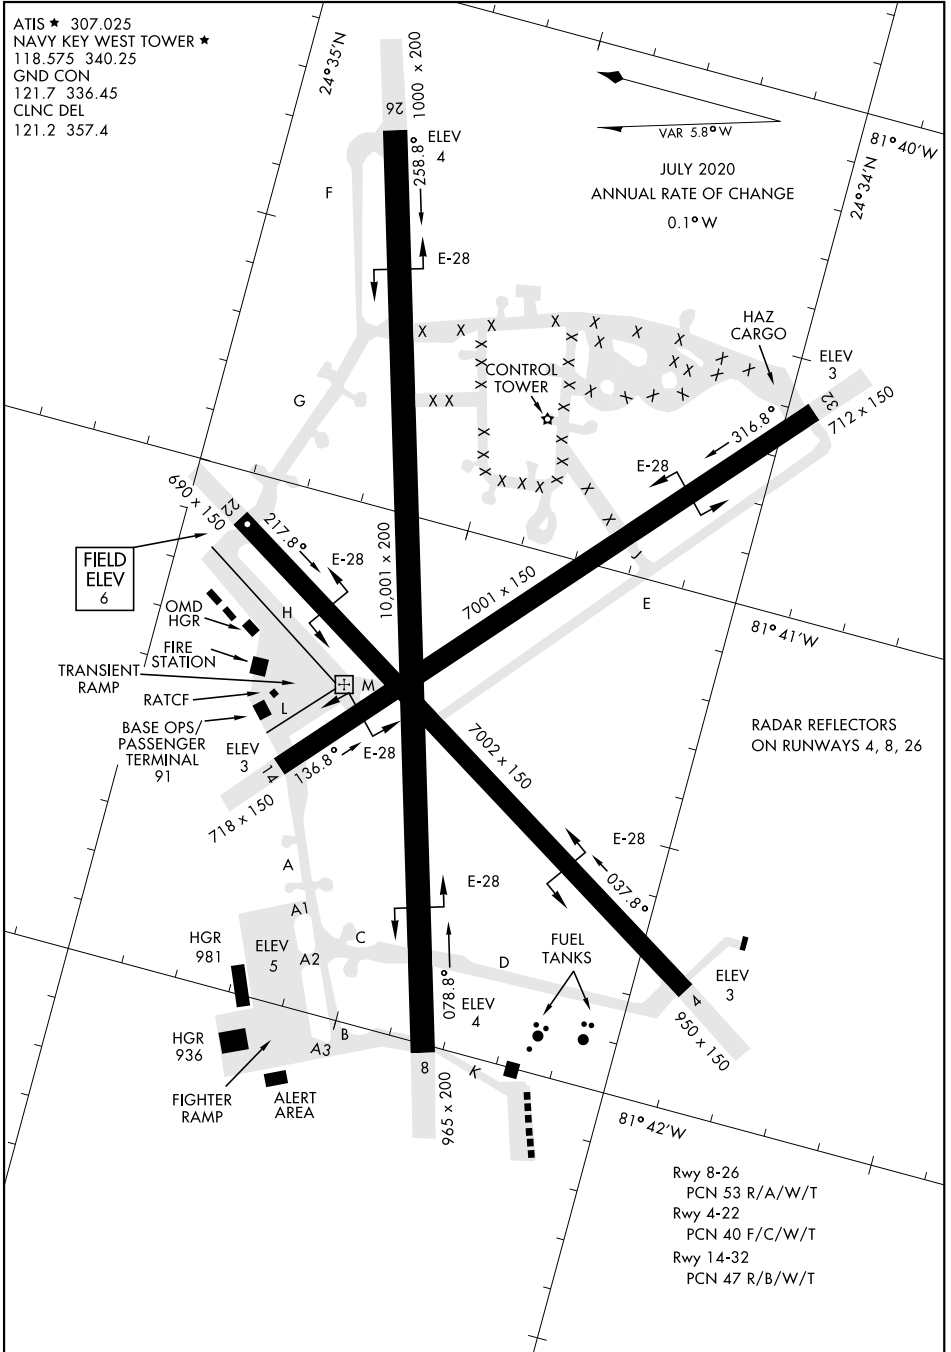

AIRPORT DIAGRAM

ATIS ★ 307.025
 NAVY KEY WEST TOWER ★
 118.575 340.25
 GND CON
 121.7 336.45
 CLNC DEL
 121.2 357.4

AFD-214 [USN]

VAR 5.8°W
 JULY 2020
 ANNUAL RATE OF CHANGE
 0.1°W

SE-3, 19 MAY 2022 to 16 JUN 2022

SE-3, 19 MAY 2022 to 16 JUN 2022

AIRPORT DIAGRAM