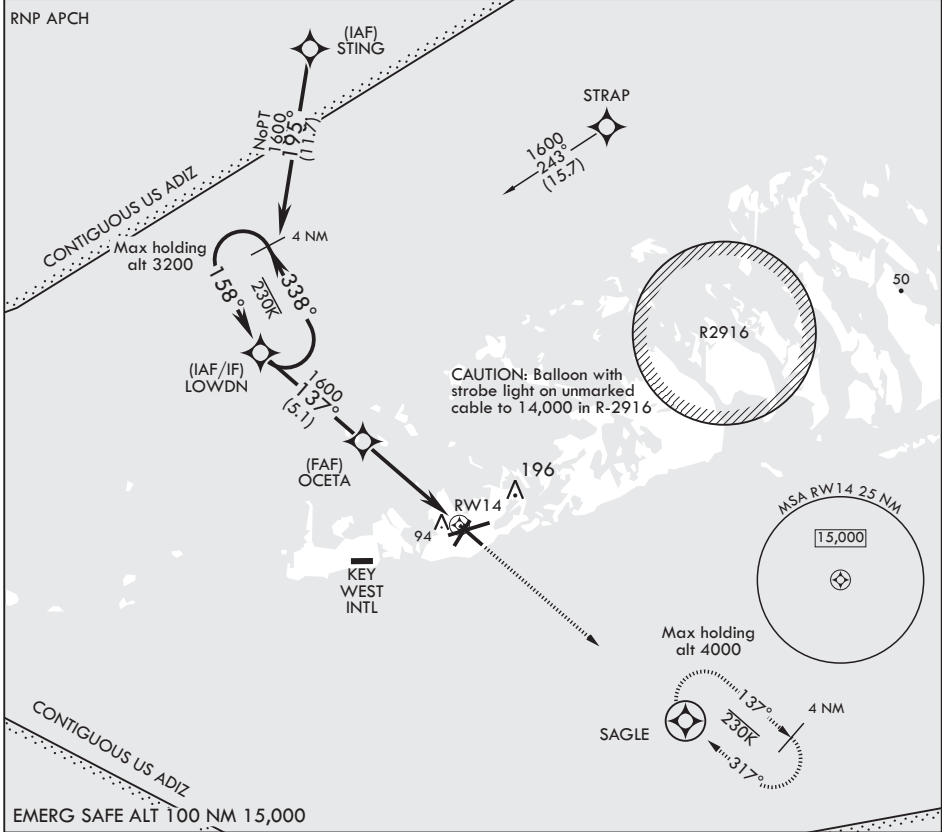

KEY WEST, FLORIDA

RNAV (GPS) RWY 14

APCH CRS 137°	Rwy Idg 7001
	TDZE 4
	Arprt Elev 6

AL-214 (USN) KEY WEST NAS (BOCA CHICA FLD) (KNQX)

▽ MISSED APPROACH: Climb to 1600 direct SAGLE and hold.

ATIS* 307.025	APP CON 124.025 313.7	NAVY KEY WEST TOWER* 118.575 340.25	GND CON 121.7 336.45	CLNC DEL 121.2 357.4	ASR/PAR
------------------	--------------------------	--	-------------------------	-------------------------	---------

EMERG SAFE ALT 100 NM 15,000

CATEGORY	A		B		C		D	
LNVA MDA	420-1	416	(500-1)		420-1½	416	(500-1½)	
CIRCLING	460-1	500-1	500-1		500-1½	560-2	560-2	
	454 (500-1)	494 (500-1)	494 (500-1)		494 (500-1½)	554 (600-2)	554 (600-2)	

HIRL all Rwys

KEY WEST, FLORIDA 24°34'N - 81°41'W KEY WEST NAS (BOCA CHICA FLD) (KNQX)

Amdt 1 21MAY20

RNAV (GPS) RWY 14

SE-3, 19 MAY 2022 to 16 JUN 2022

SE-3, 19 MAY 2022 to 16 JUN 2022