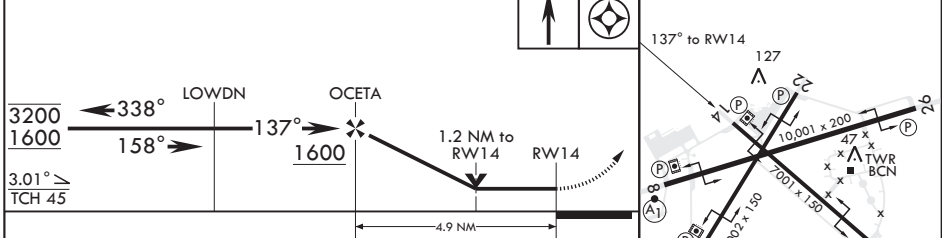

KEY WEST, FLORIDA

RNAV (GPS) RWY 14

APCH CRS 137°	Rwy Idg 7001
	TDZE 4
	Arprt Elev 6

AL-214 (USN) KEY WEST NAS (BOCA CHICA FLD) (KNQX)

▽ MISSED APPROACH: Climb to 1600 direct SAGLE and hold.

ATIS* 307.025	APP CON 124.025 313.7	NAVY KEY WEST TOWER* 118.575 340.25	GND CON 121.7 336.45	CLNC DEL 121.2 357.4	ASR/PAR
------------------	--------------------------	--	-------------------------	-------------------------	---------

EMERG SAFE ALT 100 NM 15,000

CATEGORY	A		B		C		D	
LNVA MDA	420-1	416	(500-1)		420-1½	416	(500-1½)	
CIRCLING	460-1	500-1	500-1		500-1½	560-2	560-2	
	454 (500-1)	494 (500-1)	494 (500-1)		494 (500-1½)	554 (600-2)	554 (600-2)	

HIRL all Rwys

KEY WEST, FLORIDA 24°34'N - 81°41'W KEY WEST NAS (BOCA CHICA FLD) (KNQX)

Amdt 1 21MAY20

RNAV (GPS) RWY 14

SE-3, 19 MAY 2022 to 16 JUN 2022

SE-3, 19 MAY 2022 to 16 JUN 2022