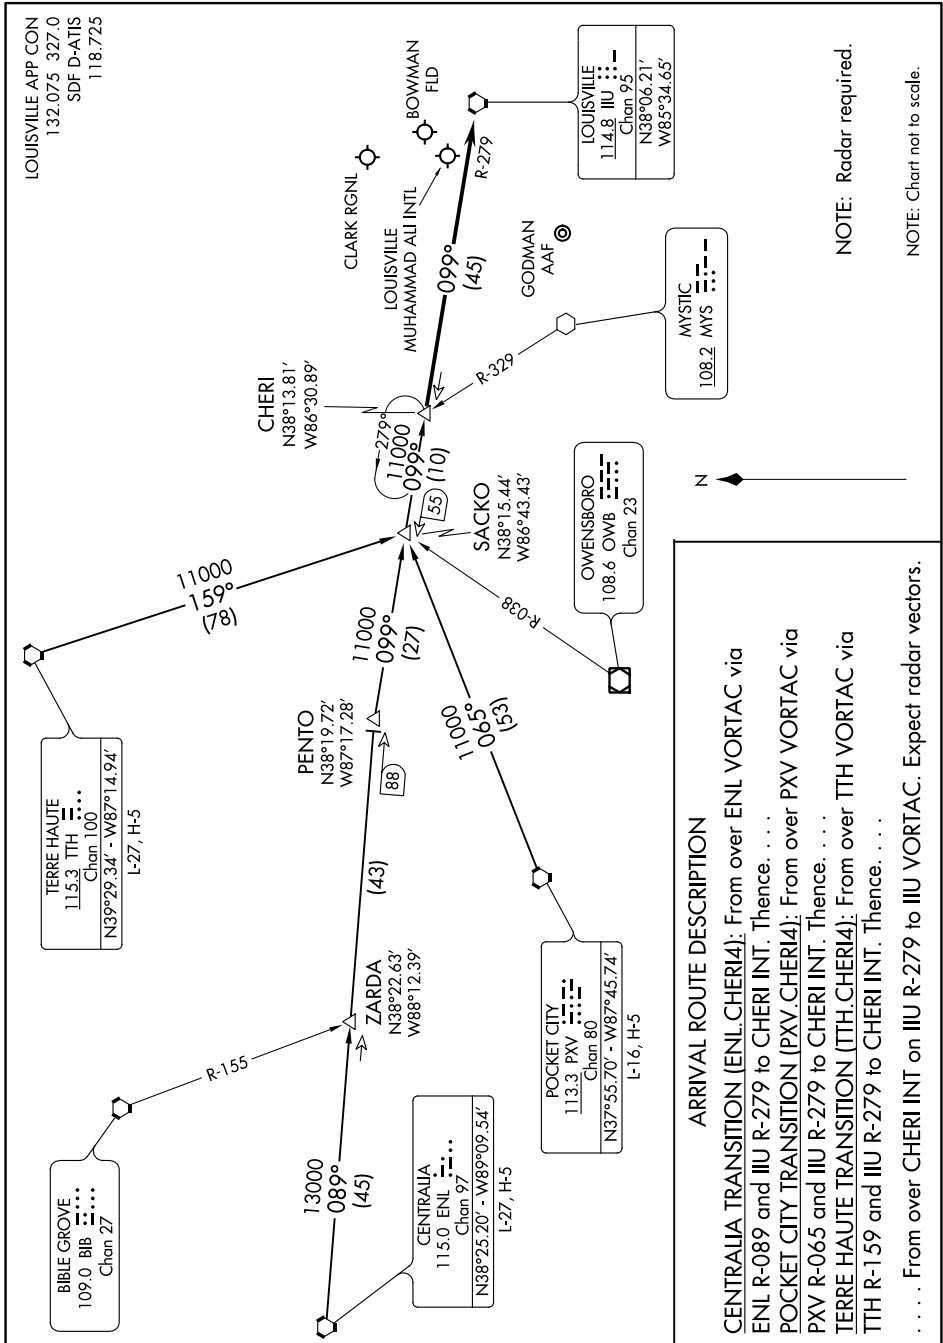

CHERI FOUR ARRIVAL

LOUISVILLE, KENTUCKY

SE-1, 19 MAY 2022 to 16 JUN 2022

SE-1, 19 MAY 2022 to 16 JUN 2022

CHERI FOUR ARRIVAL

LOUISVILLE, KENTUCKY