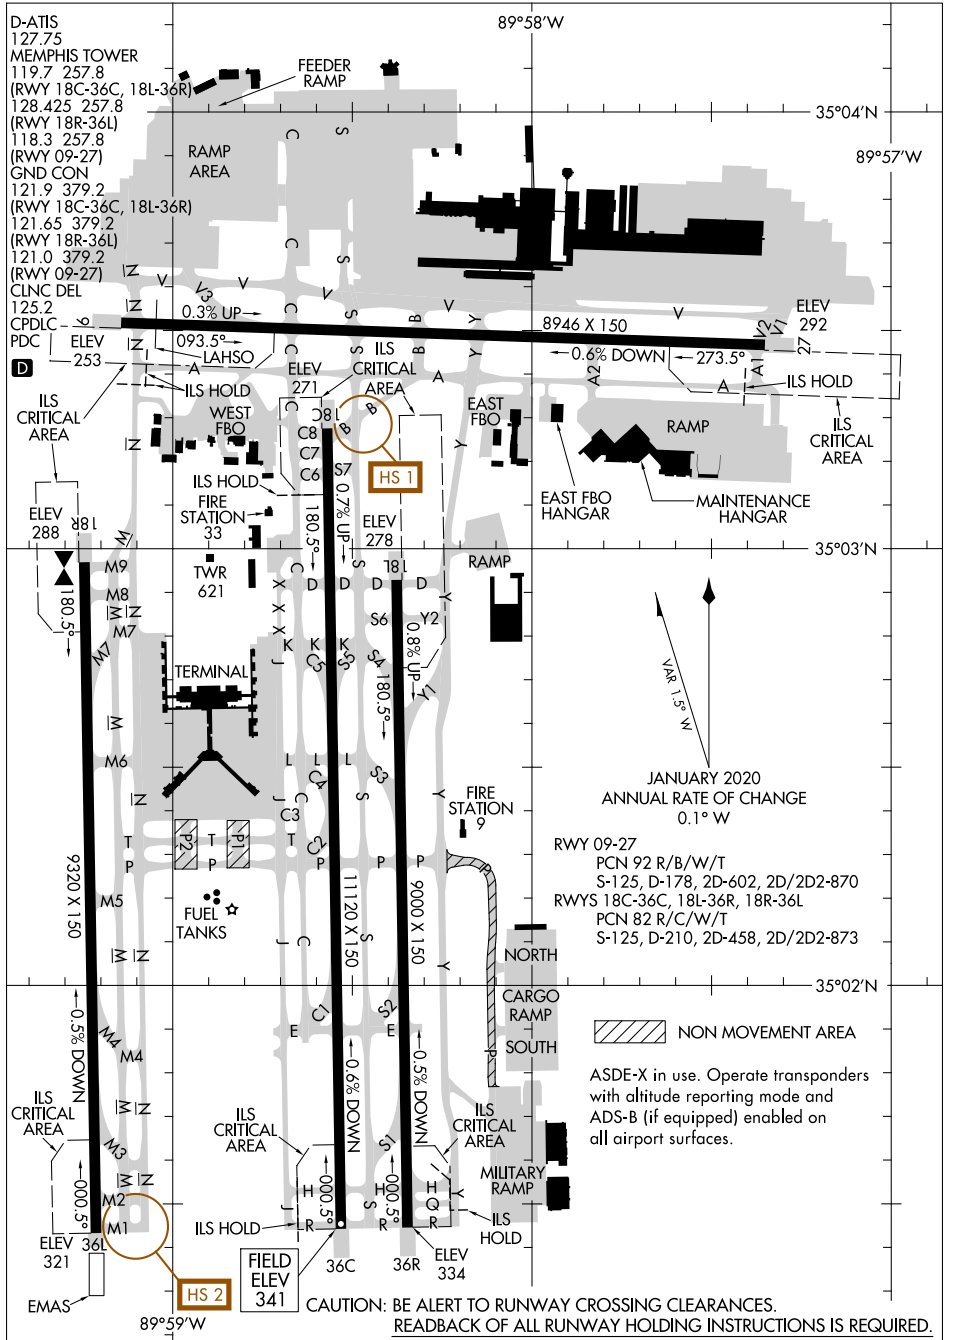

# AIRPORT DIAGRAM

MEMPHIS INTL (MEM)  
MEMPHIS, TENNESSEE

AL-253 (FAA)

SE-1, 19 MAY 2022 to 16 JUN 2022

SE-1, 19 MAY 2022 to 16 JUN 2022

# AIRPORT DIAGRAM

MEMPHIS, TENNESSEE  
MEMPHIS INTL (MEM)