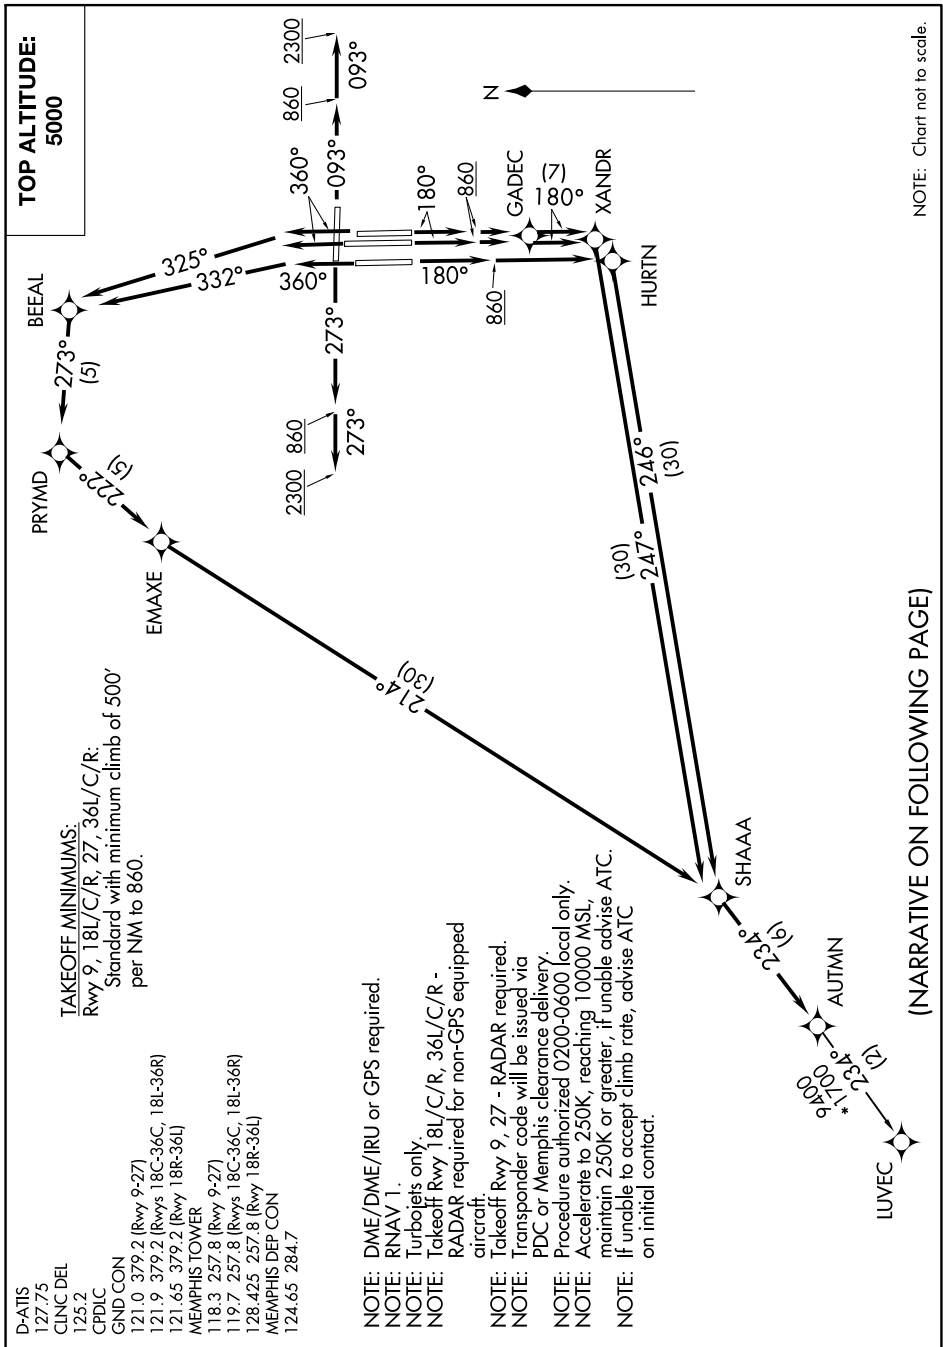

# AUTMN SIX DEPARTURE (RNAV)

SE-1, 19 MAY 2022 to 16 JUN 2022

NOTE: Chart not to scale.

(NARRATIVE ON FOLLOWING PAGE)

SE-1, 19 MAY 2022 to 16 JUN 2022

# AUTMN SIX DEPARTURE (RNAV)