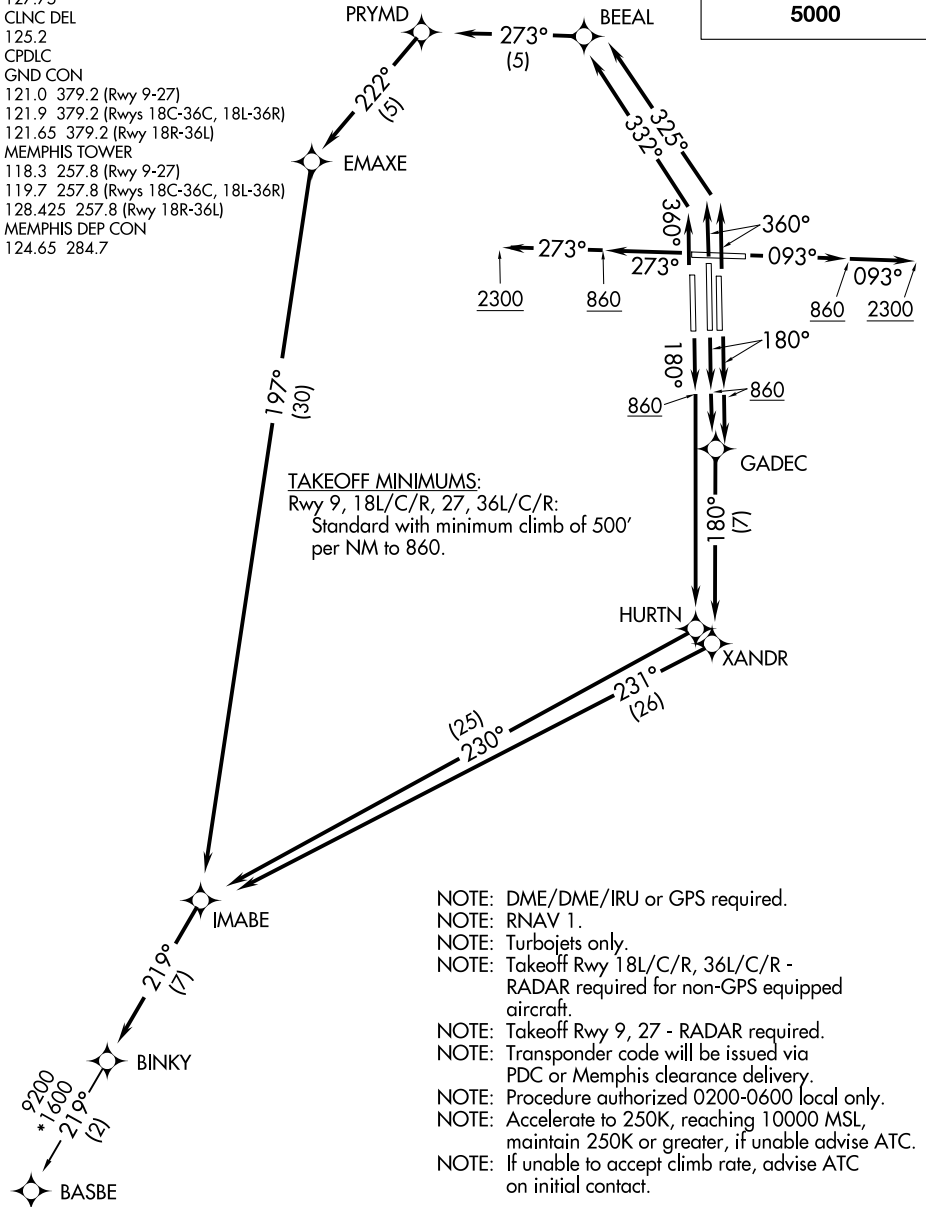

# BINKY SIX DEPARTURE (RNAV)

D-ATIS  
127.75  
CLNC DEL  
125.2  
CPDLC  
GND CON  
121.0 379.2 (Rwy 9-27)  
121.9 379.2 (Rwys 18C-36C, 18L-36R)  
121.65 379.2 (Rwy 18R-36L)  
MEMPHIS TOWER  
118.3 257.8 (Rwy 9-27)  
119.7 257.8 (Rwys 18C-36C, 18L-36R)  
128.425 257.8 (Rwy 18R-36L)  
MEMPHIS DEP CON  
124.65 284.7

**TOP ALTITUDE:  
5000**

SE-1, 19 MAY 2022 to 16 JUN 2022

SE-1, 19 MAY 2022 to 16 JUN 2022

NOTE: Chart not to scale.

(NARRATIVE ON FOLLOWING PAGE)