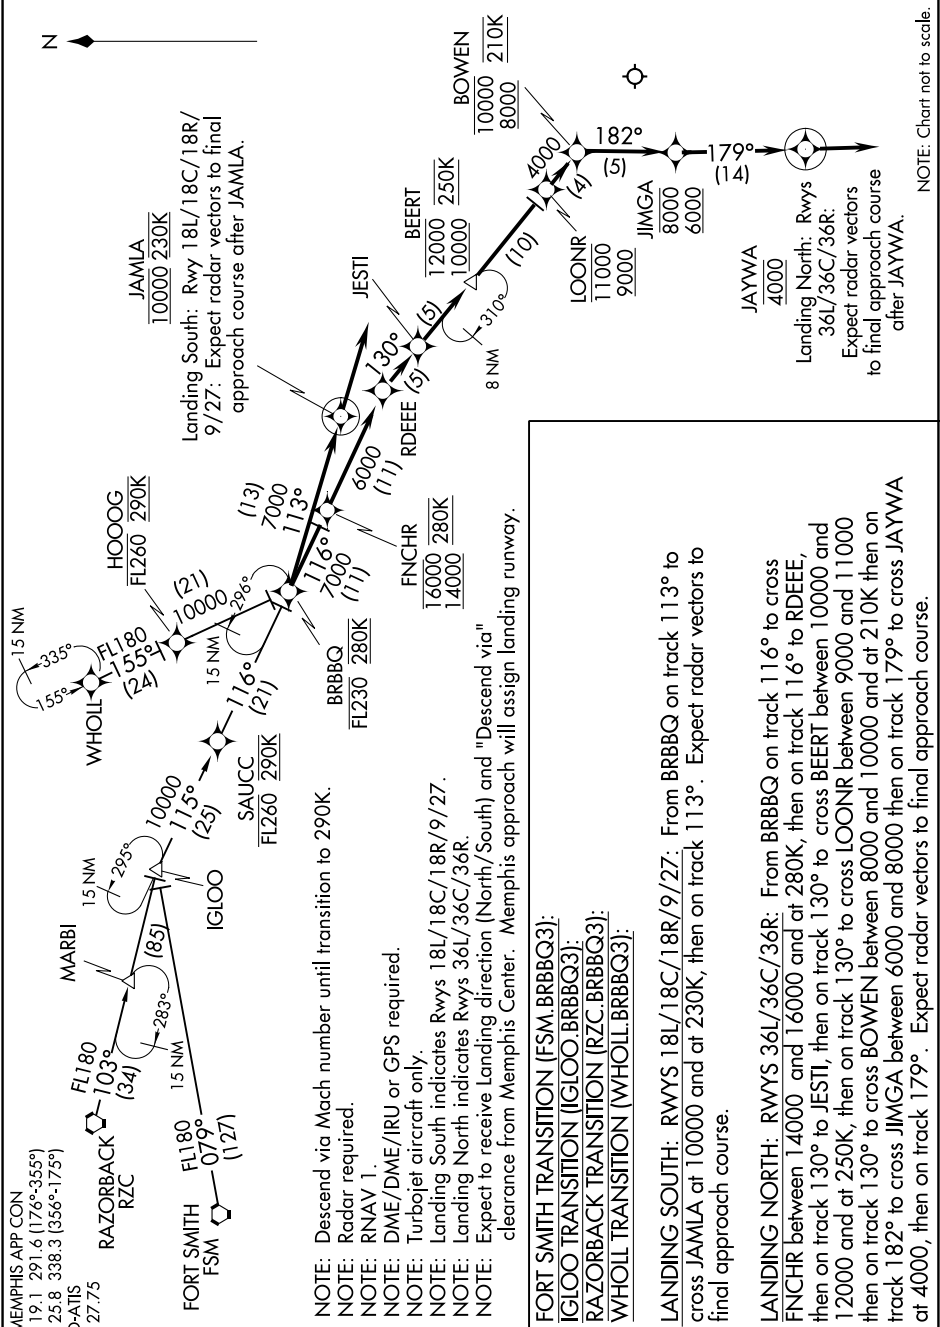

# BRBBQ THREE ARRIVAL (RNAV)

SE-1, 19 MAY 2022 to 16 JUN 2022

NOTE: Chart not to scale.

SE-1, 19 MAY 2022 to 16 JUN 2022