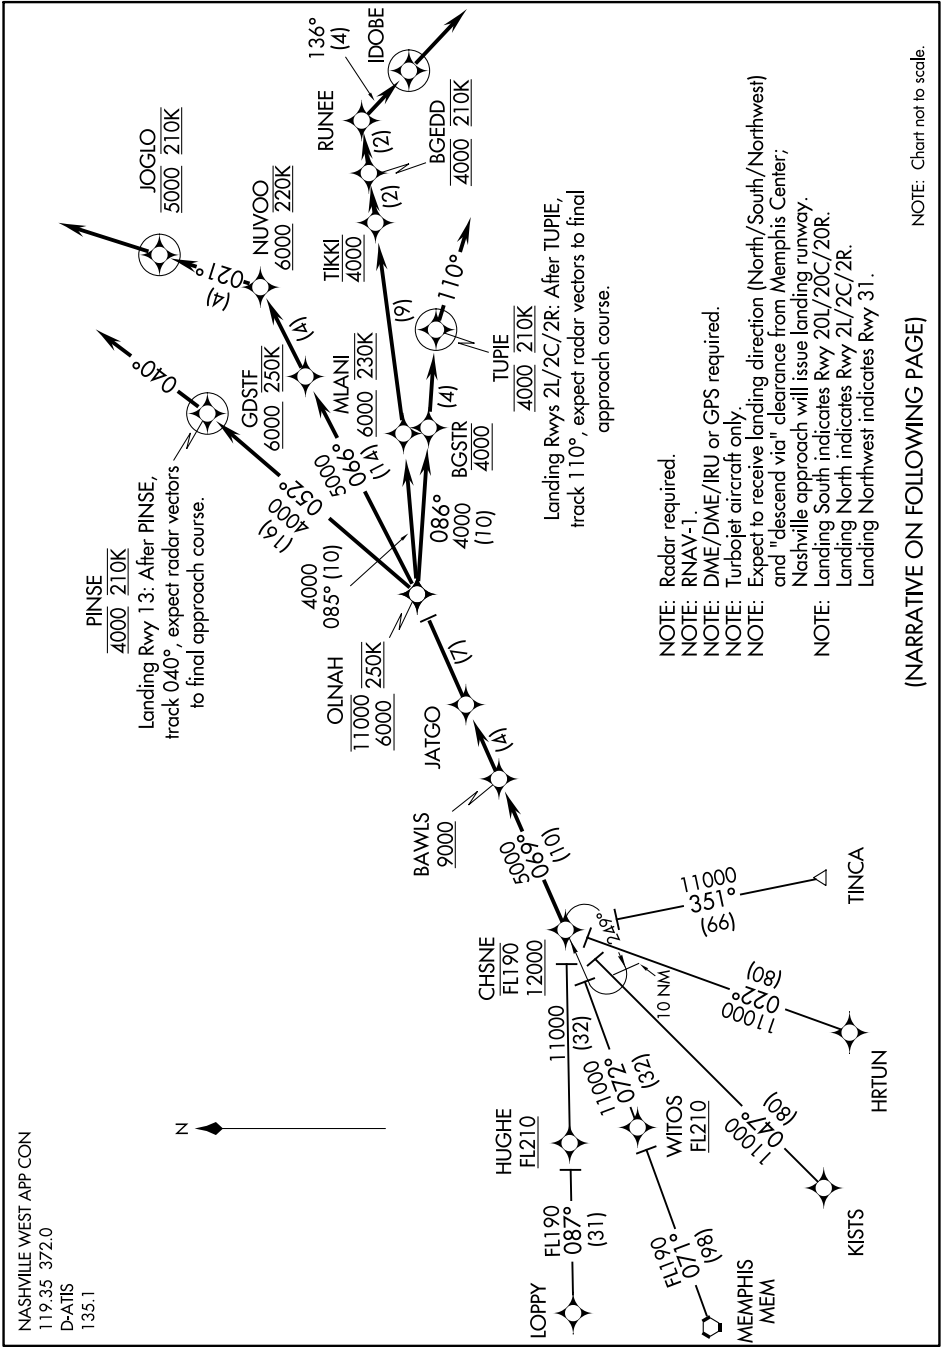

CHSNE TWO ARRIVAL (RNAV)

SE-1, 19 MAY 2022 to 16 JUN 2022

NOTE: Chart not to scale.

(NARRATIVE ON FOLLOWING PAGE)

CHSNE TWO ARRIVAL (RNAV)

SE-1, 19 MAY 2022 to 16 JUN 2022