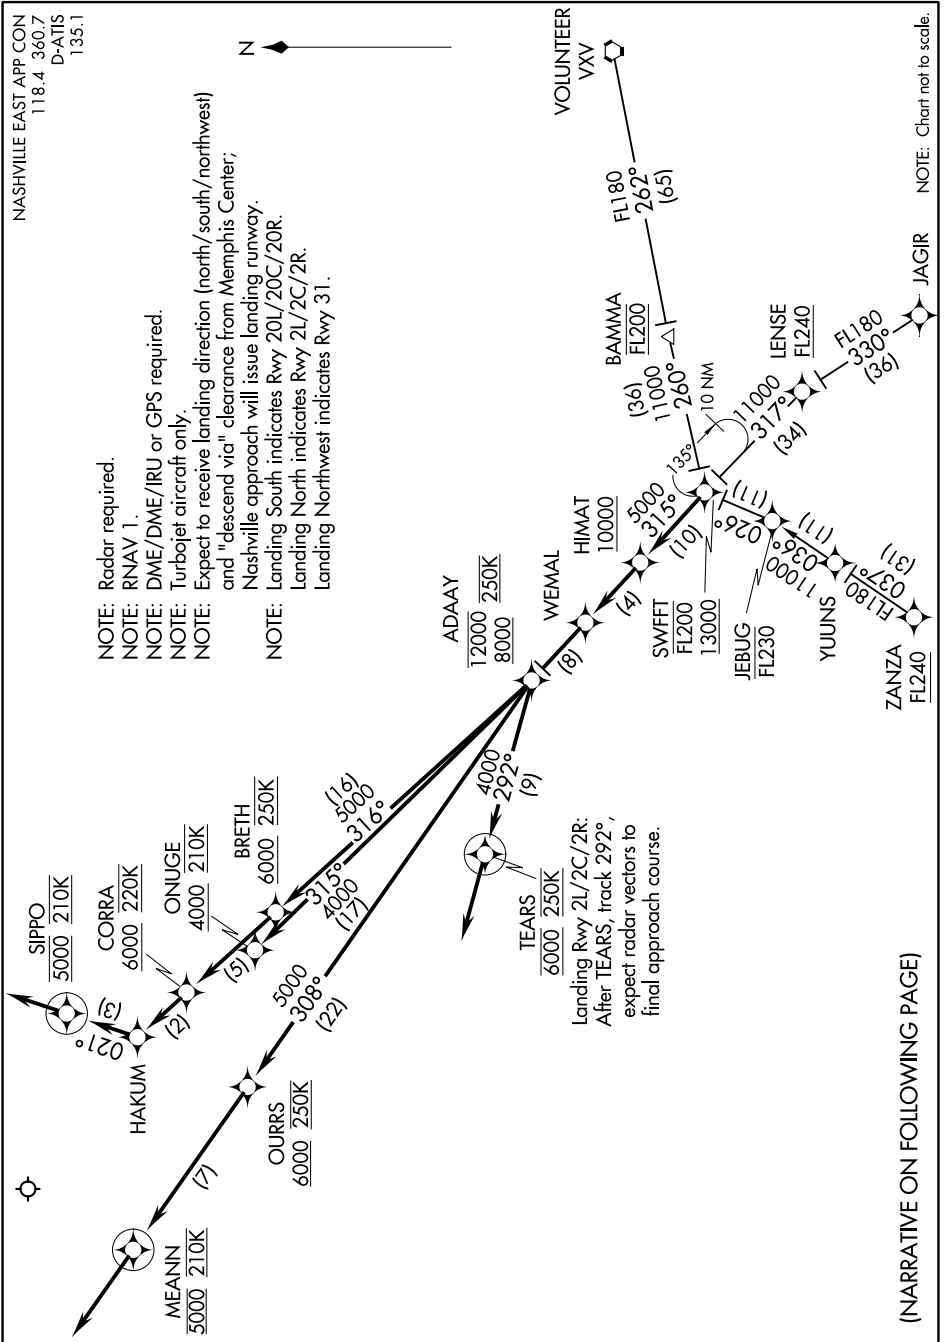

SWFFT TWO ARRIVAL (RNAV)

SE-1, 19 MAY 2022 to 16 JUN 2022

SE-1, 19 MAY 2022 to 16 JUN 2022

SWFFT TWO ARRIVAL (RNAV)

(NARRATIVE ON FOLLOWING PAGE)