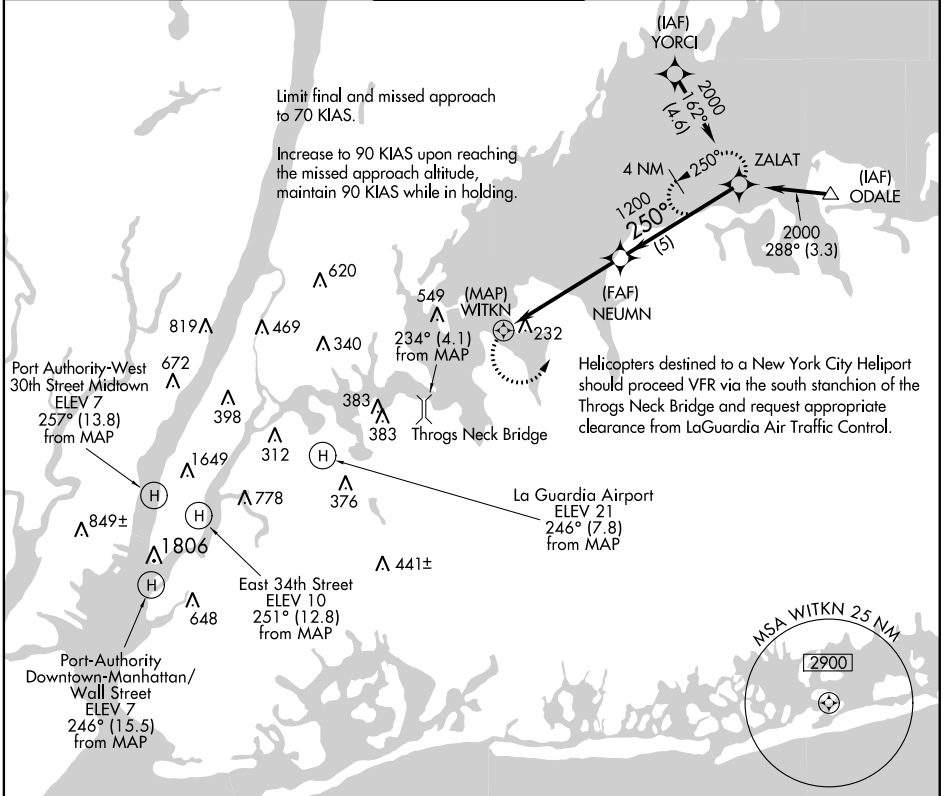

APP CRS <b>250°</b>	Rwy Idg TDZE Apt Elev	<b>N/A</b> <b>N/A</b> <b>N/A</b>
------------------------	-----------------------------	--

# COPTER RNAV (GPS) 250°

LAGUARDIA (L.G.A)

NA	DME/DME RNP-0.3 NA. Use LaGuardia altimeter setting.	MISSED APPROACH: Climbing left turn to 1240, then climb to 2000 direct ZALAT and hold. (Maintain heading 070° until 1240).

CATEGORY	COPTER
LNAV MDA	520-¾ 391 (400-¾)

NE-2, 19 MAY 2022 to 16 JUN 2022

NE-2, 19 MAY 2022 to 16 JUN 2022