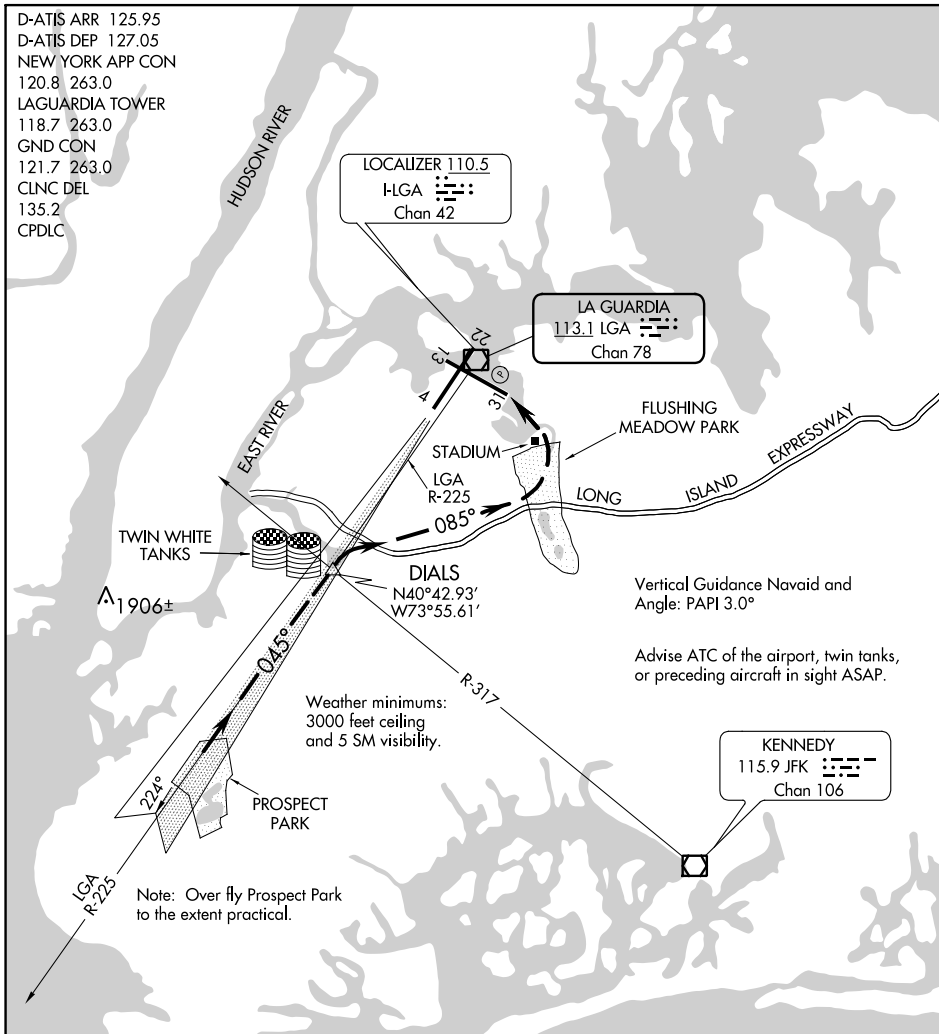

EXPRESSWAY VISUAL RWY 31

AL-289 (FAA)

LAGUARDIA (LGA)
NEW YORK, NEW YORK

D-ATIS ARR 125.95
 D-ATIS DEP 127.05
 NEW YORK APP CON
 120.8 263.0
 LAGUARDIA TOWER
 118.7 263.0
 GND CON
 121.7 263.0
 CLNC DEL
 135.2
 CPDLC

NE-2, 19 MAY 2022 to 16 JUN 2022

NE-2, 19 MAY 2022 to 16 JUN 2022

1 NM	2	3	4	5	6	7	8	9	10	11	12	13	14	15	16
------	---	---	---	---	---	---	---	---	----	----	----	----	----	----	----

EXPRESSWAY VISUAL RWY 31

When cleared for an Expressway Approach to Rwy 31 (while on LGA VOR/DME R-225) cross DIALS INT at 2500 feet or above. Turn right at DIALS INT heading 085° and descend to Runway 31 via Long Island Expressway and Flushing Meadow Park. Use LGA Rwy 4 localizer for course guidance when LGA VOR is not available.

EXPRESSWAY VISUAL RWY 31

40°47'N-73°52'W

NEW YORK, NEW YORK
LAGUARDIA (LGA)