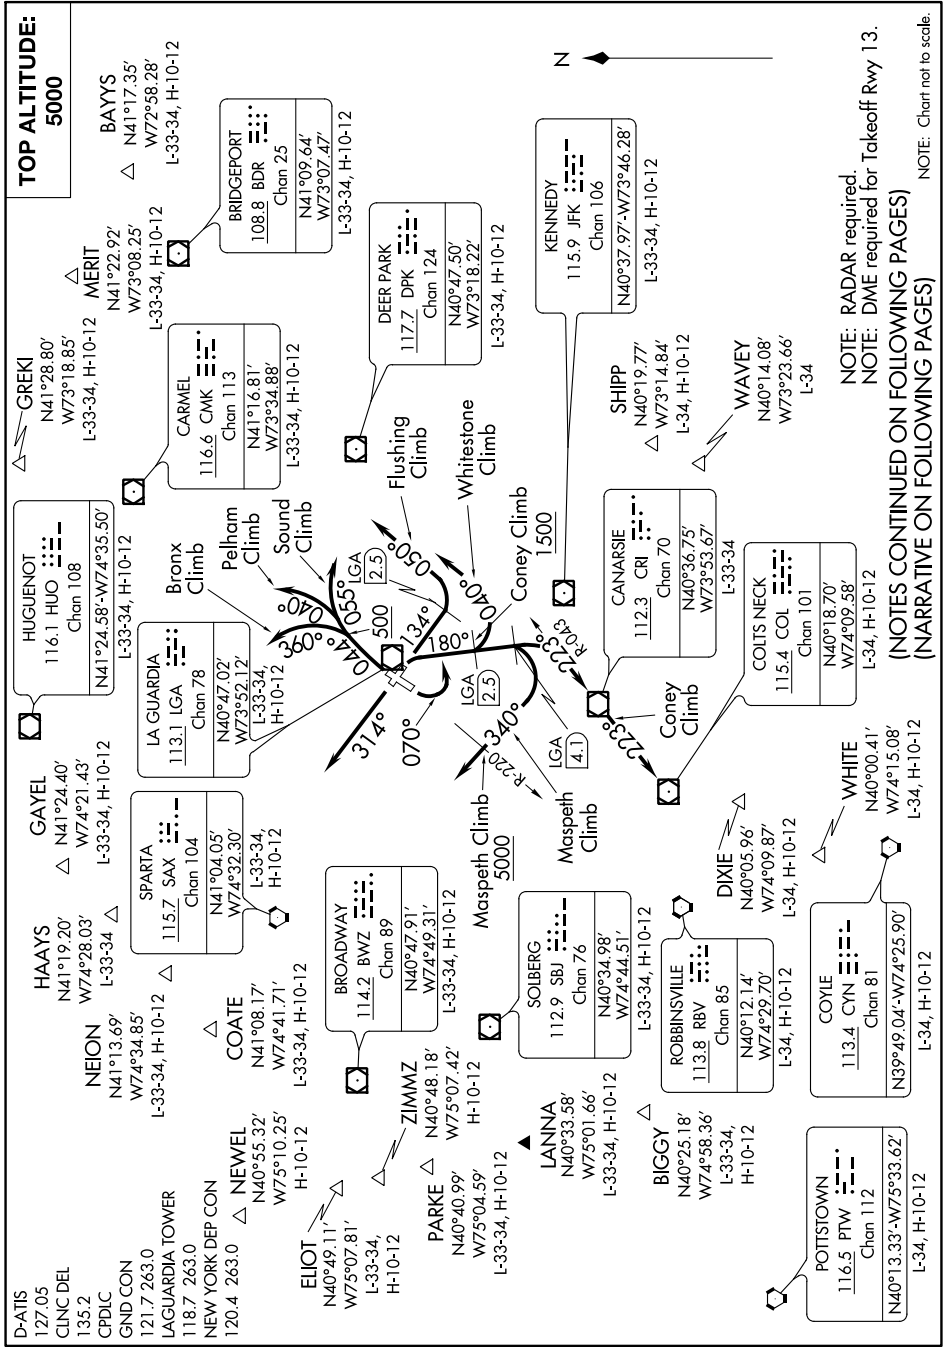

LAGUARDIA SEVEN DEPARTURE

NE-2, 19 MAY 2022 to 16 JUN 2022

LAGUARDIA SEVEN DEPARTURE

(LGA7.LGA) 31DEC20

NOTE: RADAR required.
 NOTE: DME required for Takeoff Rwy 13.
 (NOTES CONTINUED ON FOLLOWING PAGES)
 (NARRATIVE ON FOLLOWING PAGES)

NOTE: Chart not to scale.

NE-2, 19 MAY 2022 to 16 JUN 2022