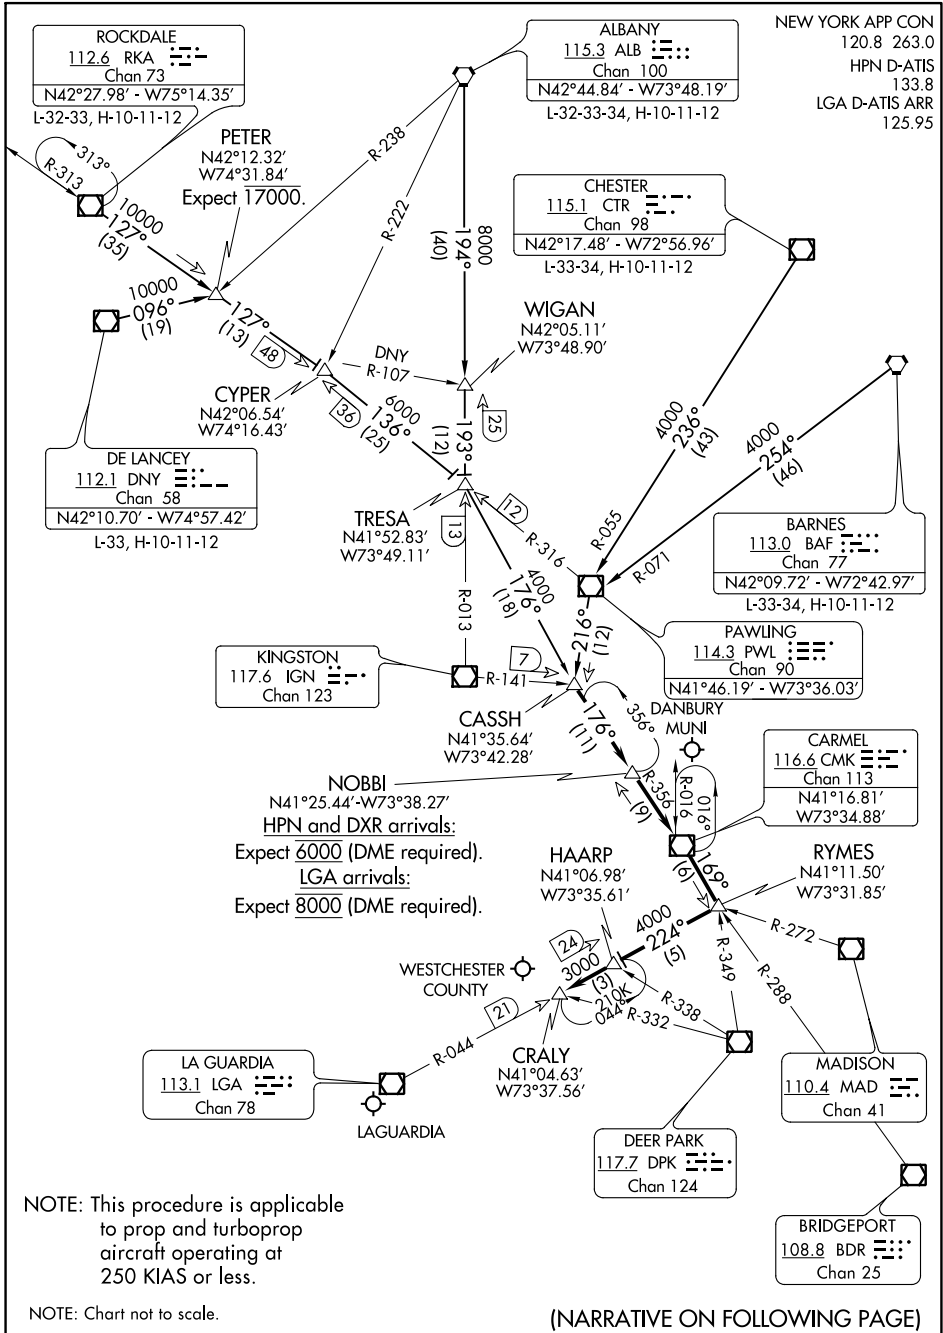

NOBBI FIVE ARRIVAL

NEW YORK, NEW YORK

NE-2, 19 MAY 2022 to 16 JUN 2022

NE-2, 19 MAY 2022 to 16 JUN 2022

NOTE: This procedure is applicable to prop and turboprop aircraft operating at 250 KIAS or less.

NOTE: Chart not to scale.