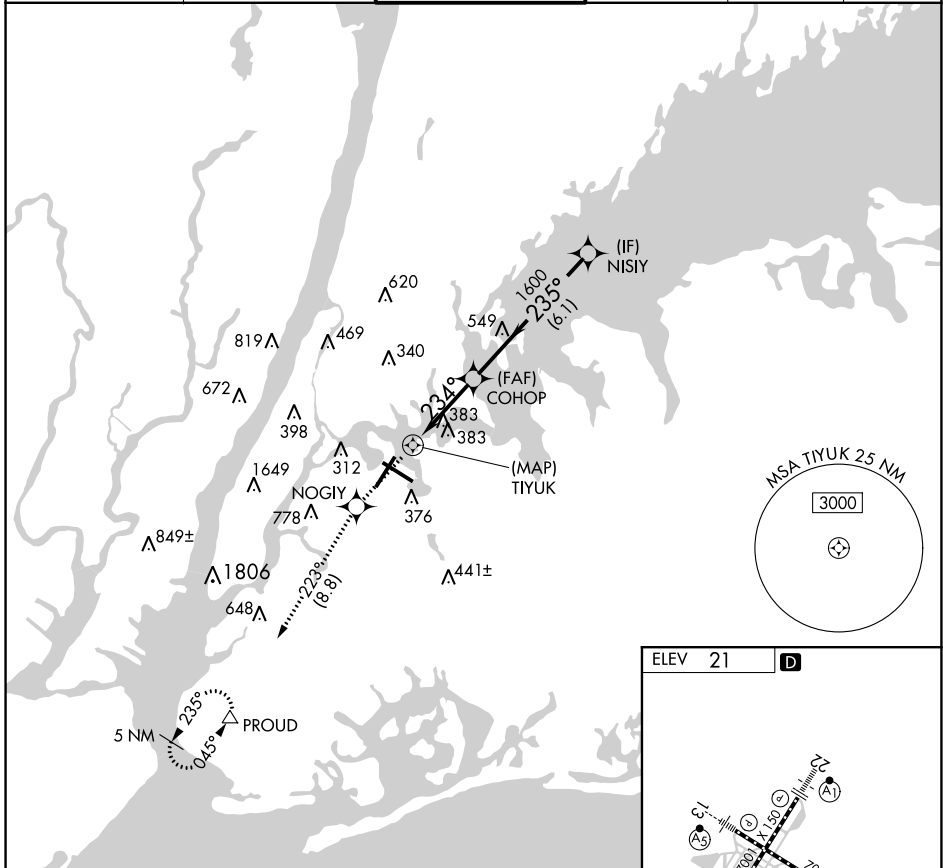

APP CRS	Rwy Idg	N/A
234°	TDZE	N/A
	Apt Elev	21

RNAV (GPS)-B

LAGUARDIA (LGA)

RNP APCH.
▽
△

MISSED APPROACH: Climb to 3000 direct NOGIY and on track 223° to PROUD and hold, continue climb-in-hold to 3000.

D-ATIS ARR 125.95	NEW YORK APP CON D-ATIS DEP 127.05	120.8 263.0	LAGUARDIA TOWER 118.7 263.0	GND CON 121.7 263.0	CLNC DEL 135.2	CPDLC
--------------------------	--	--------------------	---------------------------------------	-------------------------------	--------------------------	-------

3000	NOGIY	PROUD	NISiy	
↑	✧ tr 223°	△		
TIYUK		COHOP	3000	
234°		1600	235°	
0.8	3.2 NM	6.1 NM		
CATEGORY	A	B	C	D
CIRCLING	700-1	679 (700-1)	1080-3 1059 (1100-3)	1260-3 1239 (1300-3)

TDZ/CL Rwy 4, 13 and 22
HIRL Rwy 4-22 and 13-31
REIL Rwy 31

NE-2, 19 MAY 2022 to 16 JUN 2022

NE-2, 19 MAY 2022 to 16 JUN 2022