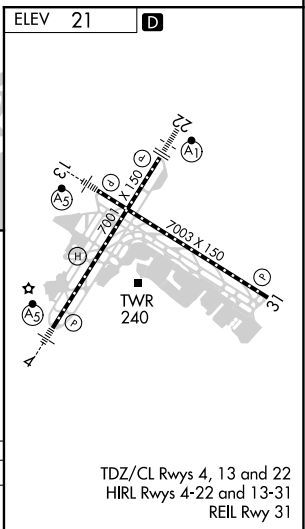

APP CRS	Rwy Idg	N/A
234°	TDZE	N/A
	Apt Elev	21

RNAV (GPS)-B

LAGUARDIA (LGA)

RNP APCH.
▽
△

MISSED APPROACH: Climb to 3000 direct NOGIY and on track 223° to PROUD and hold, continue climb-in-hold to 3000.

D-ATIS ARR 125.95	NEW YORK APP CON D-ATIS DEP 127.05	120.8 263.0	LAGUARDIA TOWER 118.7 263.0	GND CON 121.7 263.0	CLNC DEL 135.2	CPDLC
--------------------------	--	--------------------	---------------------------------------	-------------------------------	--------------------------	-------

3000	NOGIY	PROUD	NISiy	
↑	✧ tr 223°	△		
TIYUK		COHOP	3000	
234°		1600	235°	
0.8	3.2 NM	6.1 NM		
CATEGORY	A	B	C	D
CIRCLING	700-1	679 (700-1)	1080-3 1059 (1100-3)	1260-3 1239 (1300-3)

TDZ/CL Rwy 4, 13 and 22
HIRL Rwy 4-22 and 13-31
REIL Rwy 31