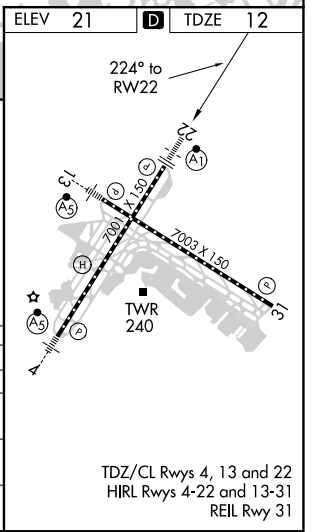

WAAS CH 70318 W22A	APP CRS 224°	Rwy Idg TDZE 12 Apt Elev 21	7001

RNAV (GPS) Y RWY 22

LAGUARDIA (LGA)

RNP APCH.	ALSIF-1	MISSED APPROACH: Climb to 3000 direct PROUD and hold, continue climb-in-hold to 3000.
▼ For uncompensated Baro-VNAV systems, LNAV/VNAV NA below -11°C (13°F) or above 54°C (130°F). ▲		

D-ATIS ARR 125.95	NEW YORK APP CON 120.8 263.0	LAGUARDIA TOWER 118.7 263.0	GND CON 121.7 263.0	CLNC DEL 135.2	CPDLC
D-ATIS DEP 127.05					

NE-2, 19 MAY 2022 to 16 JUN 2022

NE-2, 19 MAY 2022 to 16 JUN 2022