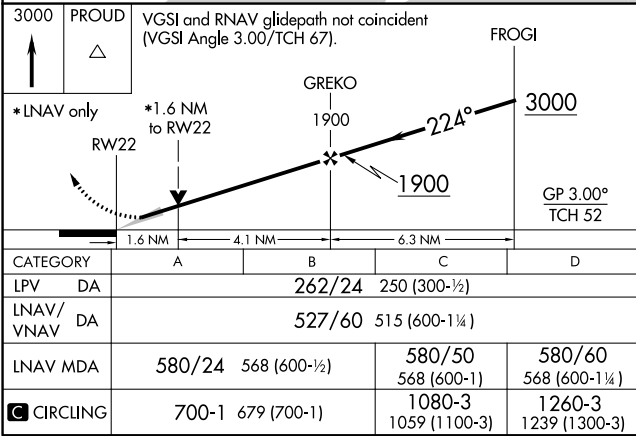

WAAS CH 70318 W22A	APP CRS 224°	Rwy Idg TDZE 12 Apt Elev 21	7001

RNAV (GPS) Y RWY 22

LAGUARDIA (LGA)

RNP APCH.	ALSIF-1	MISSED APPROACH: Climb to 3000 direct PROUD and hold, continue climb-in-hold to 3000.
▼ For uncompensated Baro-VNAV systems, LNAV/VNAV NA below -11°C (13°F) or above 54°C (130°F). ▲		

D-ATIS ARR 125.95	NEW YORK APP CON 120.8 263.0	LAGUARDIA TOWER 118.7 263.0	GND CON 121.7 263.0	CLNC DEL 135.2	CPDLC
D-ATIS DEP 127.05					

NE-2, 19 MAY 2022 to 16 JUN 2022

NE-2, 19 MAY 2022 to 16 JUN 2022