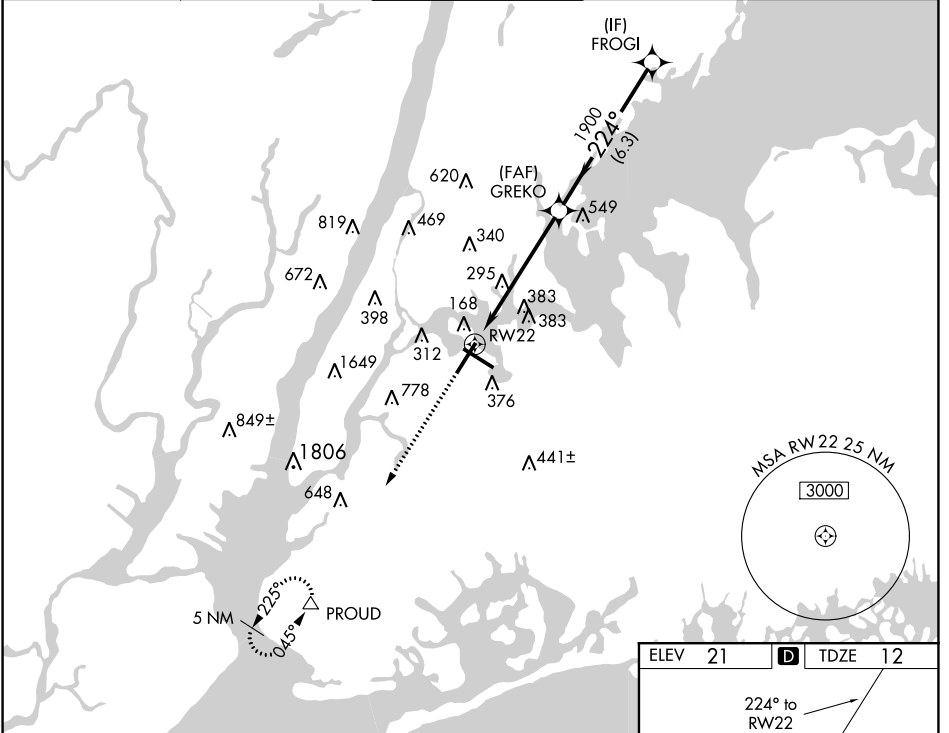

WAAS CH 70318 W22A	APP CRS 224°	Rwy Idg TDZE 12 Apt Elev 21	7001

RNAV (GPS) Y RWY 22

LAGUARDIA (LGA)

RNP APCH.	ALSIF-1	MISSED APPROACH: Climb to 3000 direct PROUD and hold, continue climb-in-hold to 3000.
▼ For uncompensated Baro-VNAV systems, LNAV/VNAV NA below -11°C (13°F) or above 54°C (130°F). ▲		

D-ATIS ARR 125.95	NEW YORK APP CON 120.8 263.0	LAGUARDIA TOWER 118.7 263.0	GND CON 121.7 263.0	CLNC DEL 135.2	CPDLC
D-ATIS DEP 127.05					

NE-2, 19 MAY 2022 to 16 JUN 2022

NE-2, 19 MAY 2022 to 16 JUN 2022