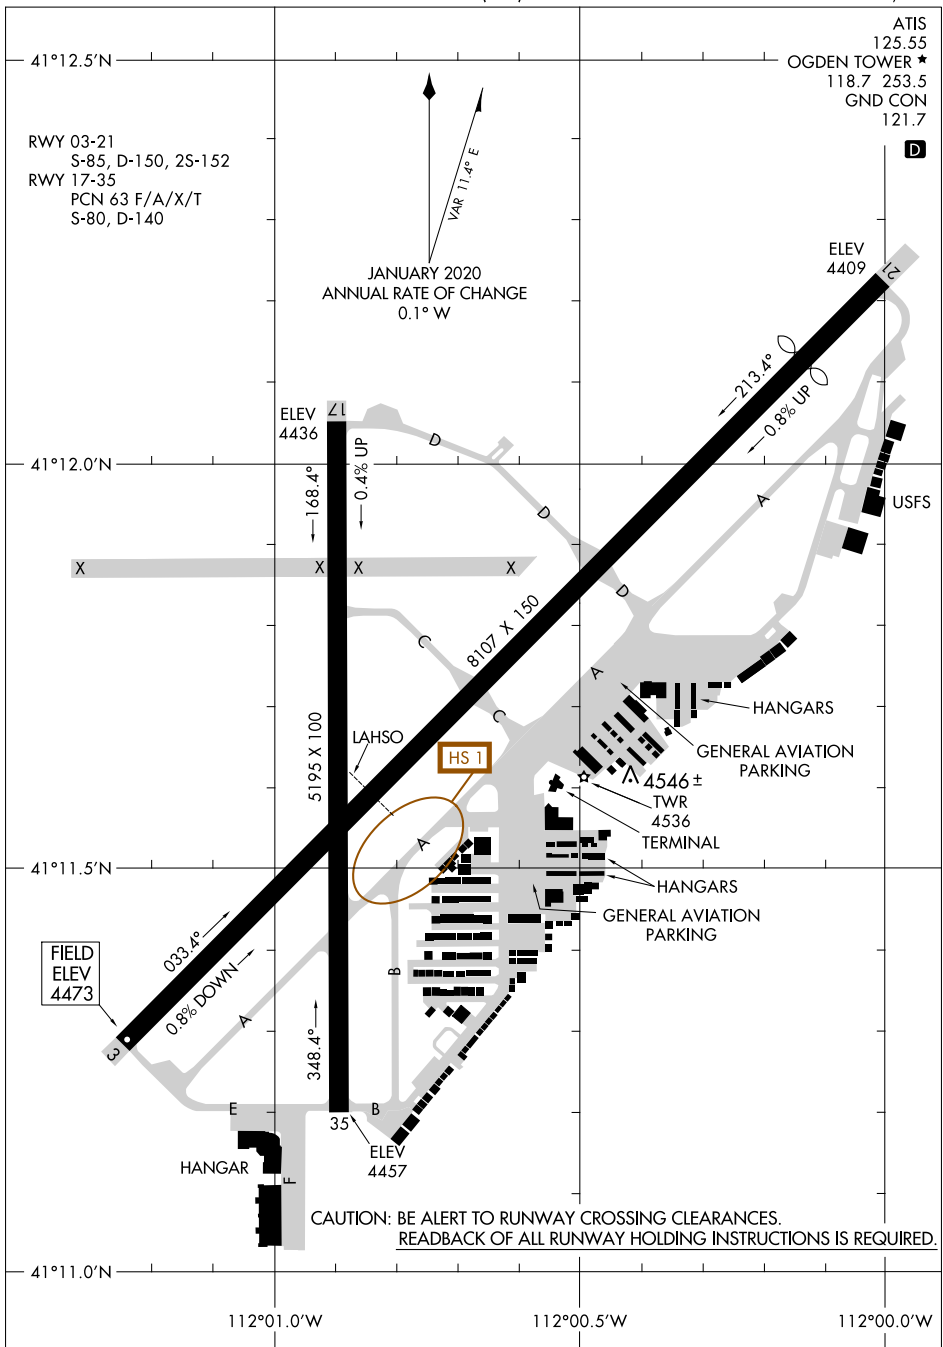

AIRPORT DIAGRAM

AL-297 (FAA)

OGDEN-HINCKLEY (OGD)

OGDEN, UTAH

SW-4, 19 MAY 2022 to 16 JUN 2022

SW-4, 19 MAY 2022 to 16 JUN 2022

AIRPORT DIAGRAM

OGDEN-HINCKLEY (OGD)