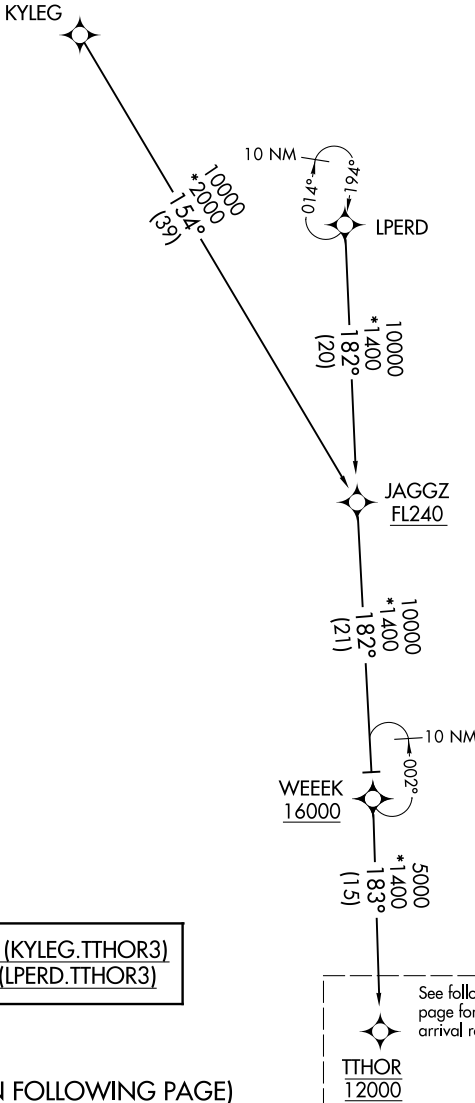

ORLANDO APP CON  
 119.775 351.9  
 DAYTONA APP CON  
 118.85 353.825  
 DAB ATIS  
 132.875  
 EVB ATIS  
 124.625  
 LEE ATIS  
 134.325  
 ORL ATIS  
 127.25  
 OMN ATIS  
 118.475  
 SFB ATIS  
 125.975

RNAV 1 - DME/DME/IRU or GPS.  
 RADAR required.

NOTE: Jet and turboprop aircraft only.

KYLEG TRANSITION (KYLEG.TTHOR3)  
 LPERD TRANSITION (LPERD.TTHOR3)

See following page for arrival routes.  
 TTHOR 12000

(CONTINUED ON FOLLOWING PAGE)

NOTE: Chart not to scale.

SE-3, 19 MAY 2022 to 16 JUN 2022

SE-3, 19 MAY 2022 to 16 JUN 2022