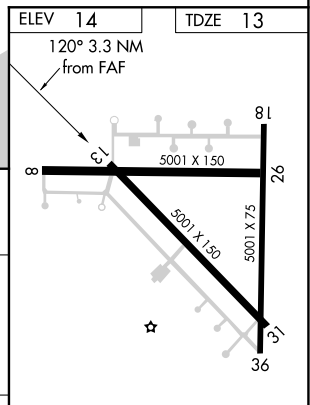

MISSED APPROACH: Climbing right turn
to 2000 direct PSX VORTAC and hold.

ASOS
118.025

HOUSTON CENTER
128.6 360.8

UNICOM
122.8 (CTAF) 0

SC-5, 19 MAY 2022 to 16 JUN 2022

SC-5, 19 MAY 2022 to 16 JUN 2022

CATEGORY	A	B	C	D
S-13		380-1 367 (400-1)		380-1½ 367 (400-1½)
CIRCLING	460-1 446 (500-1)	480-1 466 (500-1)	560-1½ 546 (600-1½)	700-2¼ 686 (700-2¼)