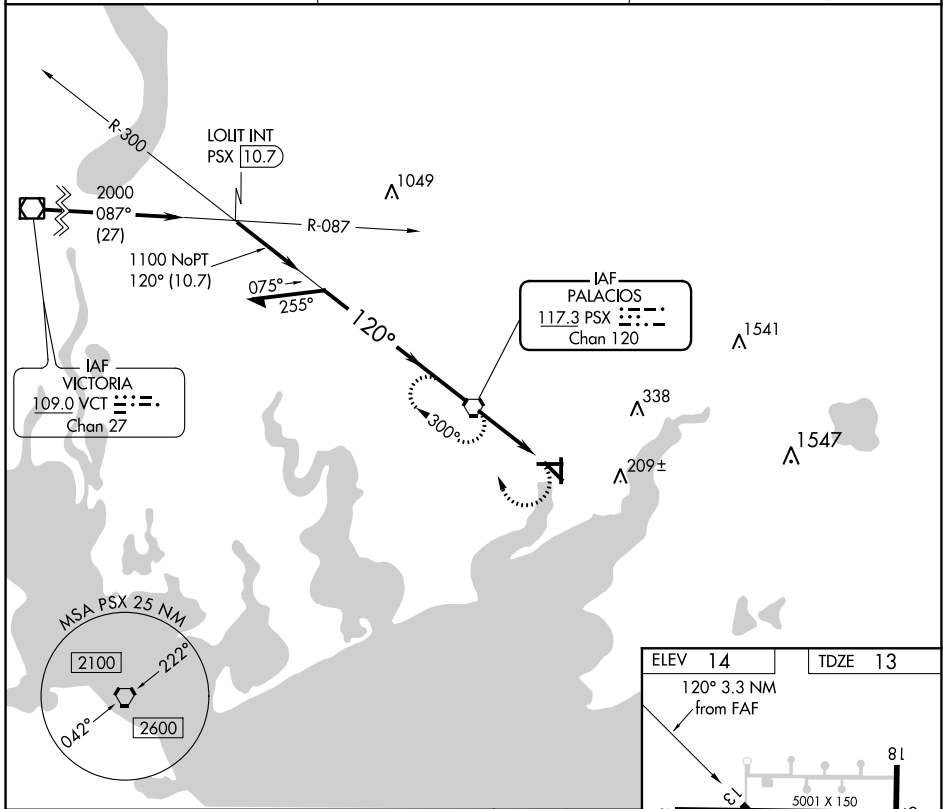

VORTAC PSX 117.3 Chan 120	APP CRS 120°	Rwy Idg TDZE 13 Apt Elev 14	5001
---	------------------------	---	-------------

VOR RWY 13

PALACIOS MUNI (PSX)

⚠ When local altimeter setting not received, use Port Lavaca altimeter setting:
⚠ Increase all MDA 60 feet and LNAV Cat C/D and Circling Cat C/D
 visibility ¼ SM. Rwy 13 helicopter visibility reduction below ¾ SM NA.
 Circling Rwy 8, 18, 26, 31, 36 NA at night.

MISSED APPROACH: Climbing right turn
to 2000 direct PSX VORTAC and hold.

ASOS
118.025

HOUSTON CENTER
128.6 360.8

UNICOM
122.8 (CTAF) 0

SC-5, 19 MAY 2022 to 16 JUN 2022

SC-5, 19 MAY 2022 to 16 JUN 2022

CATEGORY	A	B	C	D
S-13		380-1 367 (400-1)		380-1½ 367 (400-1½)
CIRCLING	460-1 446 (500-1)	480-1 466 (500-1)	560-1½ 546 (600-1½)	700-2¼ 686 (700-2¼)

REIL Rwys 13 and 31
MIRL Rwy 13-31 0

FAF to MAP 3.3 NM

Knots	60	90	120	150	180
Min:Sec	3:18	2:12	1:39	1:19	1:06