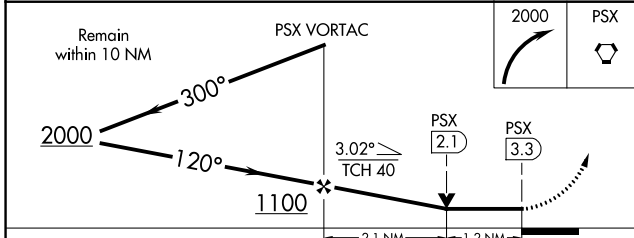

MISSED APPROACH: Climbing right turn
to 2000 direct PSX VORTAC and hold.

ASOS
118.025

HOUSTON CENTER
128.6 360.8

UNICOM
122.8 (CTAF) 0

SC-5, 19 MAY 2022 to 16 JUN 2022

SC-5, 19 MAY 2022 to 16 JUN 2022

CATEGORY	A	B	C	D
S-13		380-1 367 (400-1)		380-1½ 367 (400-1½)
CIRCLING	460-1 446 (500-1)	480-1 466 (500-1)	560-1½ 546 (600-1½)	700-2¼ 686 (700-2¼)