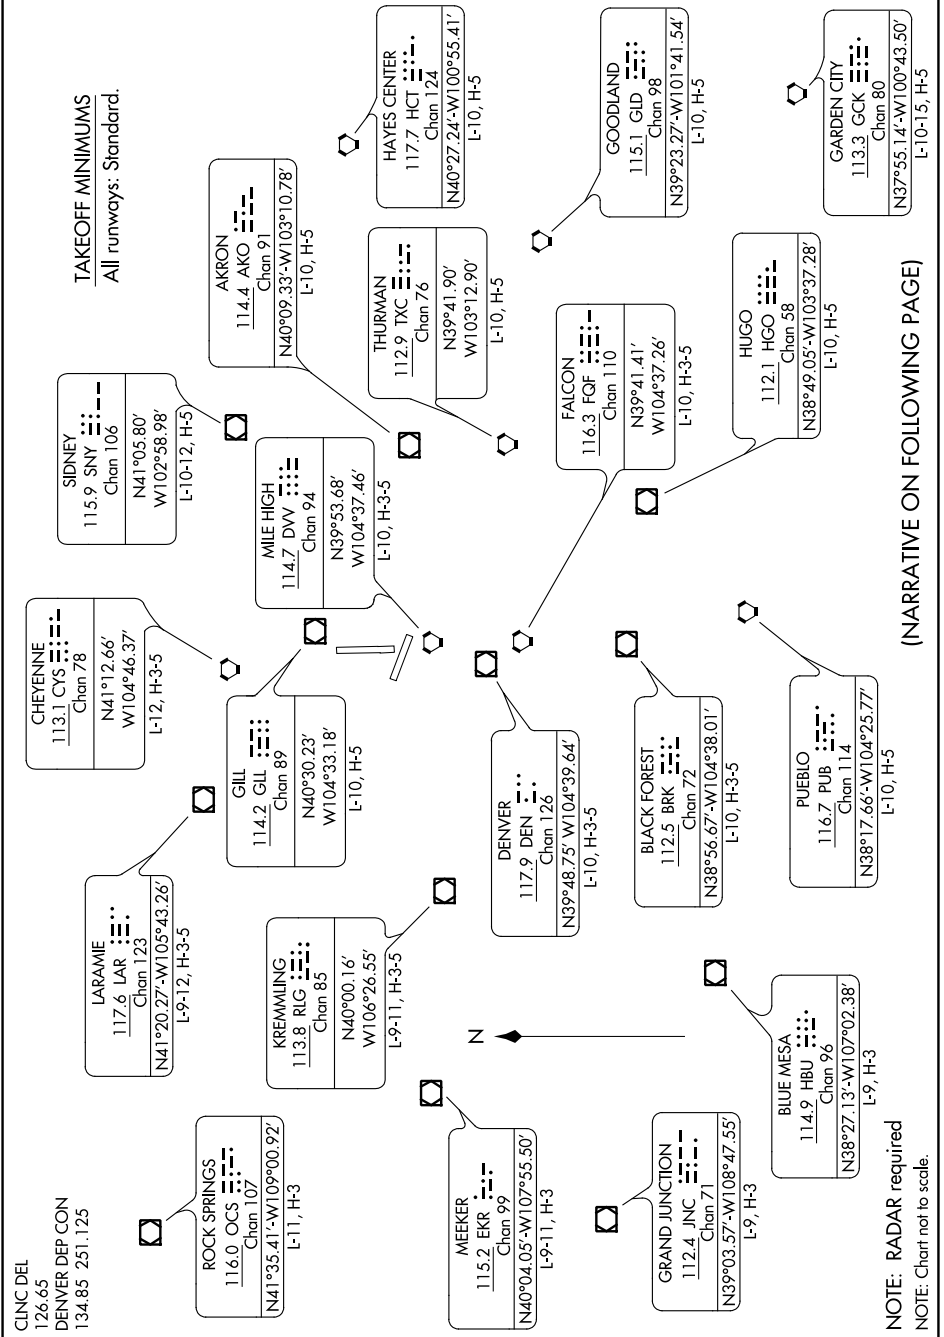

DENVER TWO DEPARTURE

AL-325 (FAA)

GREELEY-WELD COUNTY (GXY)
GREELEY, COLORADO

SW-1, 19 MAY 2022 to 16 JUN 2022

(NARRATIVE ON FOLLOWING PAGE)

SW-1, 19 MAY 2022 to 16 JUN 2022

DENVER TWO DEPARTURE

GREELEY, COLORADO
GREELEY-WELD COUNTY (GXY)

NOTE: RADAR required
NOTE: Chart not to scale.