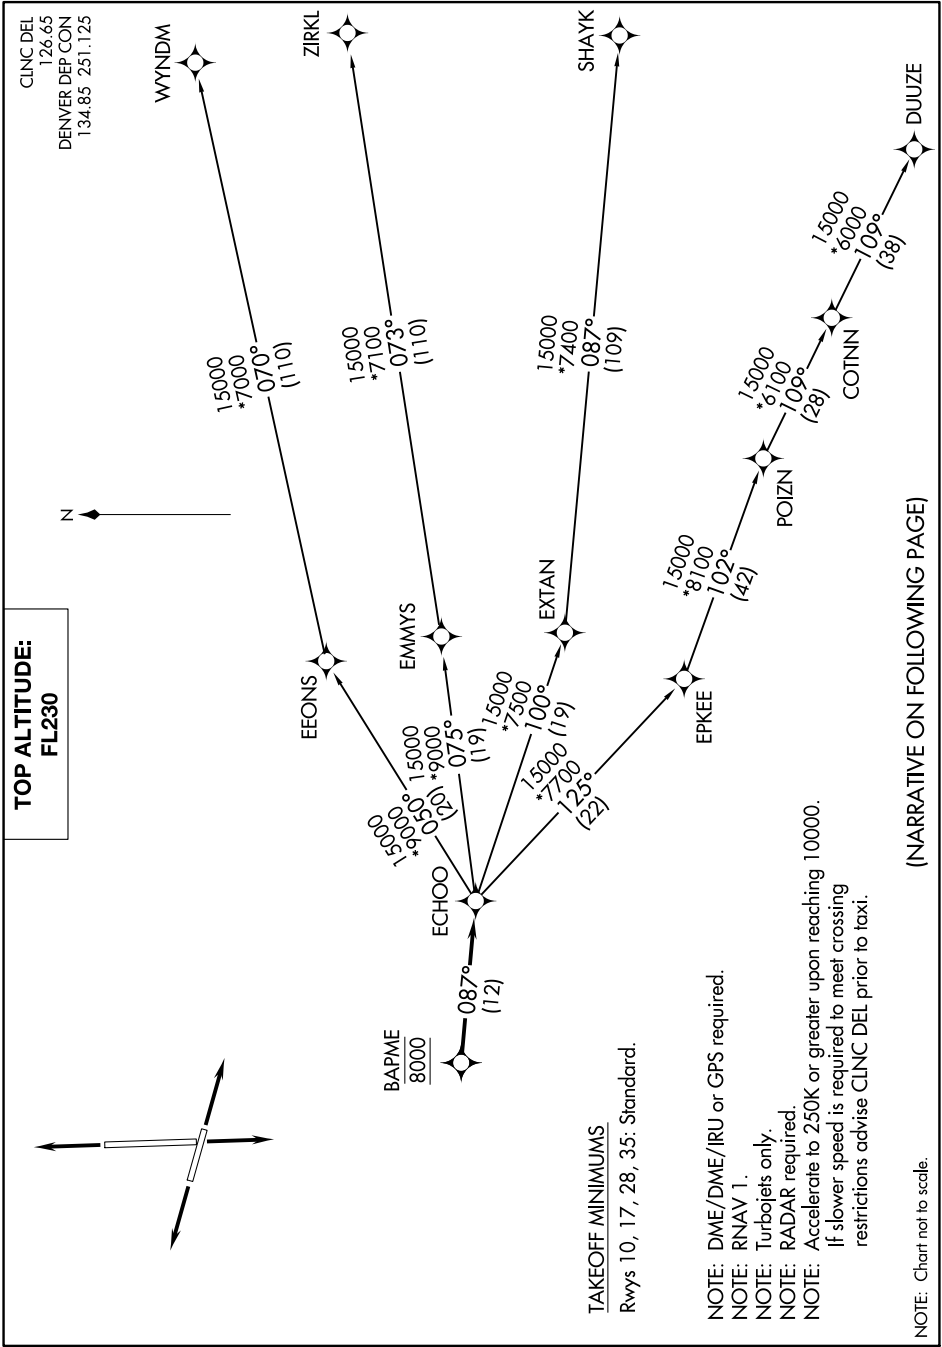

ECHOO ONE DEPARTURE (RNAV)

AL-325 (FAA)

GREELEY-WELD COUNTY (GXY)
GREELEY, COLORADO

SW-1, 19 MAY 2022 to 16 JUN 2022

ECHOO ONE DEPARTURE (RNAV)

SW-1, 19 MAY 2022 to 16 JUN 2022