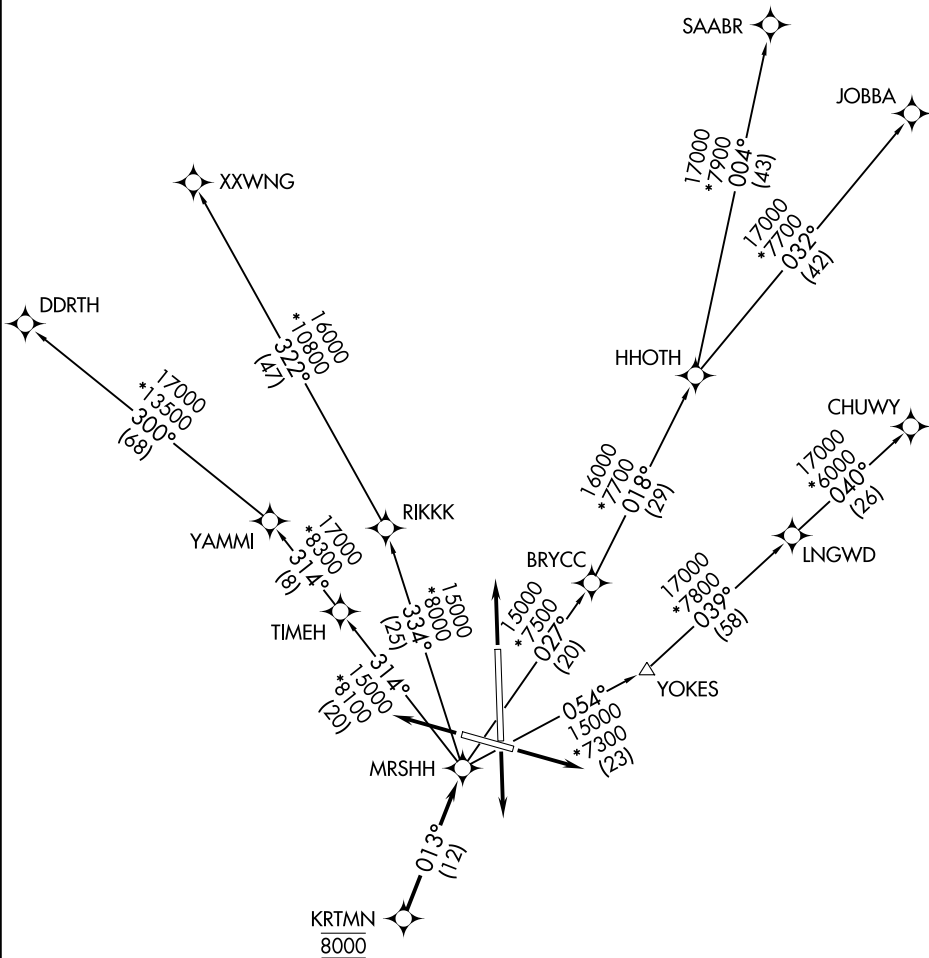

CLNC DEL
126.65
DENVER DEP CON
134.85 251.125

**TOP ALTITUDE:
FL230**

SW-1, 19 MAY 2022 to 16 JUN 2022

SW-1, 19 MAY 2022 to 16 JUN 2022

TAKEOFF MINIMUMS

Rwys 10, 17, 28, 35: Standard.

NOTE: DME/DME/IRU or GPS required.

NOTE: RNAV 1.

NOTE: Turbojets only.

NOTE: RADAR required.

NOTE: Chart not to scale.

(NARRATIVE ON FOLLOWING PAGE)