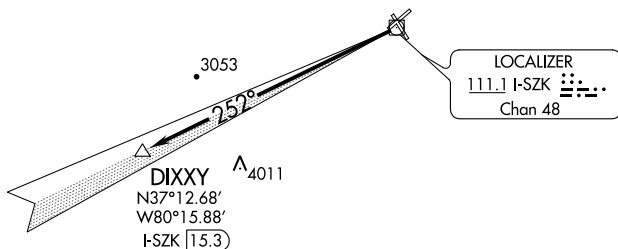

TOP ALTITUDE:
4200

NOTE: RADAR required.

NOTE: DME required.

TAKEOFF MINIMUMS:

Rwys 6, 16, 34: NA - ATC.

Rwy 24: Standard with minimum climb
of 242' per NM to 2800.

NOTE: Chart not to scale.

DEPARTURE ROUTE DESCRIPTION

TAKEOFF RUNWAY 24: Climb on I-SZK LDA Localizer west course to 4200 to DIXXY I-SZK 15.3 DME. Expect RADAR vectors to filed/assigned route.

DIXXY EIGHT DEPARTURE

(DIXXY8.DIXXY) 15AUG19

ROANOKE, VIRGINIA

ROANOKE/BLACKSBURG RGNL (WOODRUM FLD) (R.O.A.)