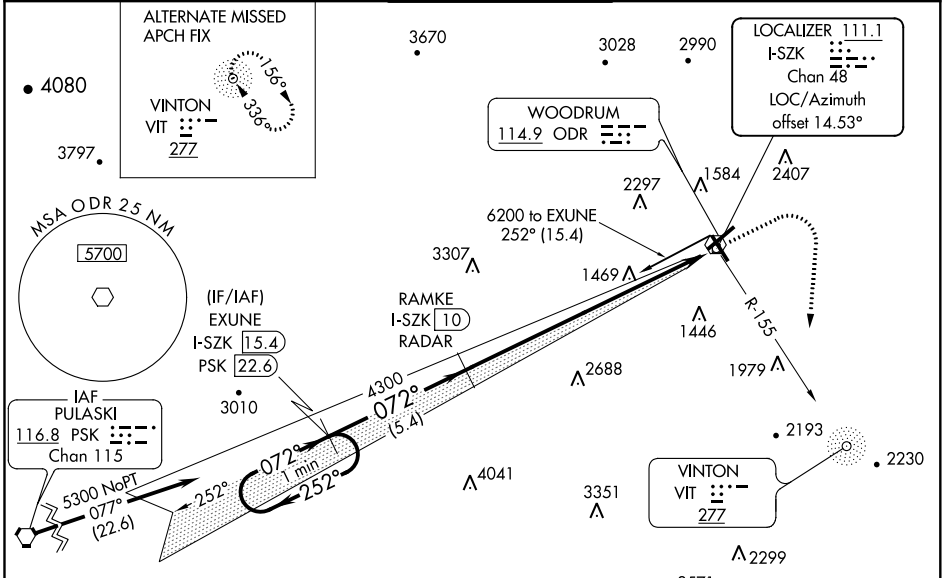

LOC/DME I-SZK 111.1 Chan 48	APP CRS 072°	Rwy ldg TDZE 6800 1175 Apt Elev 1175
---	------------------------	--

LDA Z RWY 6

ROANOKE/BLACKSBURG RGNL (WOODRUM FLD) (R.O.A)

MALSRS  MISSED APPROACH: Climb to 1800 then climbing right turn to 5000 on ODR VOR R-155 to PARTE INT/LYH 28.6 DME and hold, continue climb-in-hold to 5000.

13°C

ATIS 132.375	ROANOKE APP CON 126.9 339.8	ROANOKE TOWER 118.3 257.8	GND CON 121.9 257.8	CLNC DEL 119.7
------------------------	---------------------------------------	-------------------------------------	-------------------------------	--------------------------

Procedure NA for arrivals on PSK VORTAC airway radials 021 CW 100.

LDA/GLIDE SLOPE DME OR RADAR REQUIRED

CATEGORY	A	B	C	D
S-LDA/GS 6		1425-3/4	250 (300-3/4)	

LDA Z RWY 6

NE-3, 19 MAY 2022 to 16 JUN 2022

NE-3, 19 MAY 2022 to 16 JUN 2022