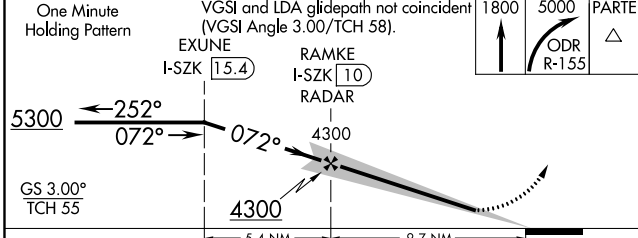

LOC/DME I-SZK 111.1 Chan 48	APP CRS 072°	Rwy ldg TDZE 6800 1175 Apt Elev 1175
---	------------------------	--

LDA Z RWY 6

ROANOKE/BLACKSBURG RGNL (WOODRUM FLD) (R.O.A)

MALSRS  MISSED APPROACH: Climb to 1800 then climbing right turn to 5000 on ODR VOR R-155 to PARTE INT/LYH 28.6 DME and hold, continue climb-in-hold to 5000.

13°C

ATIS 132.375	ROANOKE APP CON 126.9 339.8	ROANOKE TOWER 118.3 257.8	GND CON 121.9 257.8	CLNC DEL 119.7
------------------------	---------------------------------------	-------------------------------------	-------------------------------	--------------------------

Procedure NA for arrivals on PSK VORTAC airway radials 021 CW 100.

LDA/GLIDE SLOPE DME OR RADAR REQUIRED

CATEGORY	A	B	C	D
S-LDA/GS 6		1425-3/4	250 (300-3/4)	

LDA Z RWY 6

NE-3, 19 MAY 2022 to 16 JUN 2022

NE-3, 19 MAY 2022 to 16 JUN 2022