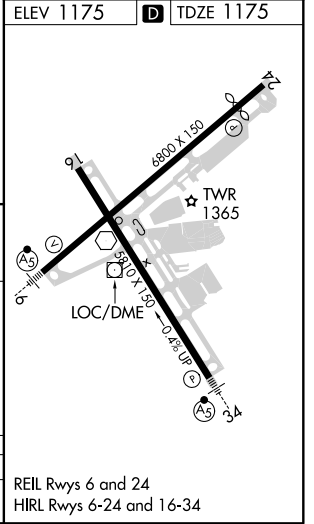

CATEGORY	A	B	C	D
S-LDA/GS 6		1425-3/4	250 (300-3/4)	

LDA Z RWY 6

NE-3, 19 MAY 2022 to 16 JUN 2022

NE-3, 19 MAY 2022 to 16 JUN 2022