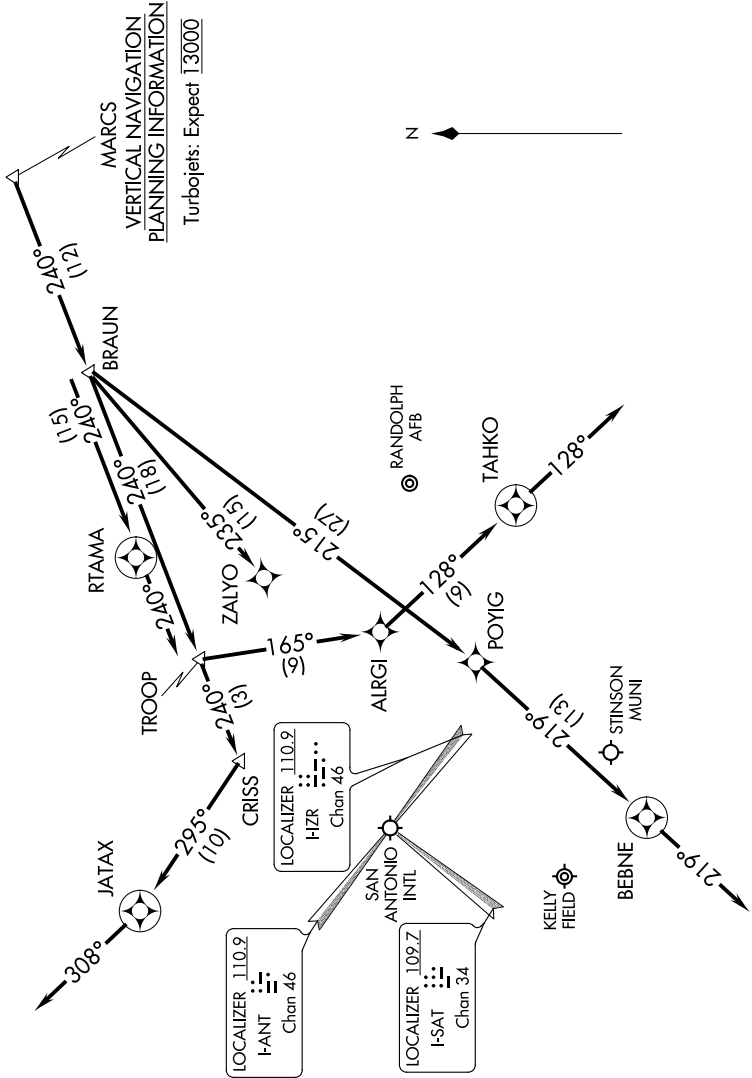

BRAUN THREE ARRIVAL (RNAV) Arrival Routes

SAN ANTONIO, TEXAS

SC-3, 19 MAY 2022 to 16 JUN 2022

SAN ANTONIO APP CON
 127.1 269.1
 KRND ATIS *
 290.525
 SAT D-ATIS
 118.9
 SKF ATIS
 120.45 273.5
 SSF ATIS
 128.8

NOTE: RADAR required.
 NOTE: RNAV 1.
 NOTE: DME/DME/IRU or GPS required.
 NOTE: WAILN Transition for Houston Terminal Area Departures only.

NOTE: Chart not to scale

(NARRATIVE ON FOLLOWING PAGE)

SC-3, 19 MAY 2022 to 16 JUN 2022

BRAUN THREE ARRIVAL (RNAV) Arrival Routes

SAN ANTONIO, TEXAS