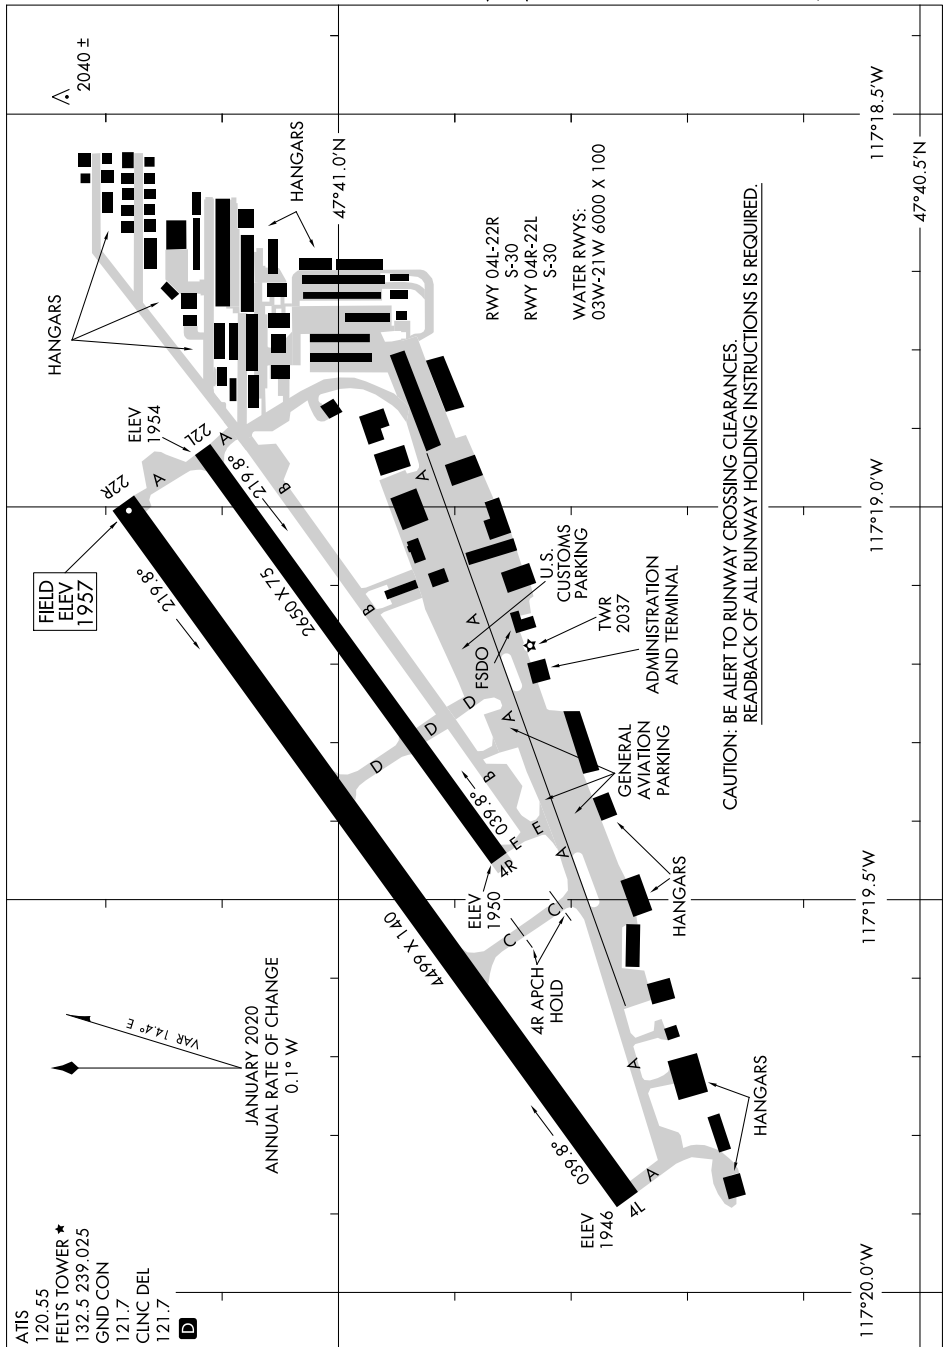

# AIRPORT DIAGRAM

AL-402 (FAA)

FELTS FLD (S'F'F)  
SPOKANE, WASHINGTON

NW-1, 19 MAY 2022 to 16 JUN 2022

NW-1, 19 MAY 2022 to 16 JUN 2022

# AIRPORT DIAGRAM

SPOKANE, WASHINGTON  
FELTS FLD (S'F'F)

21112

- ATIS 120.55
- FELTS TOWER ★ 132.5 239.025
- GND CON 121.7
- CLNC DEL 121.7

**D**