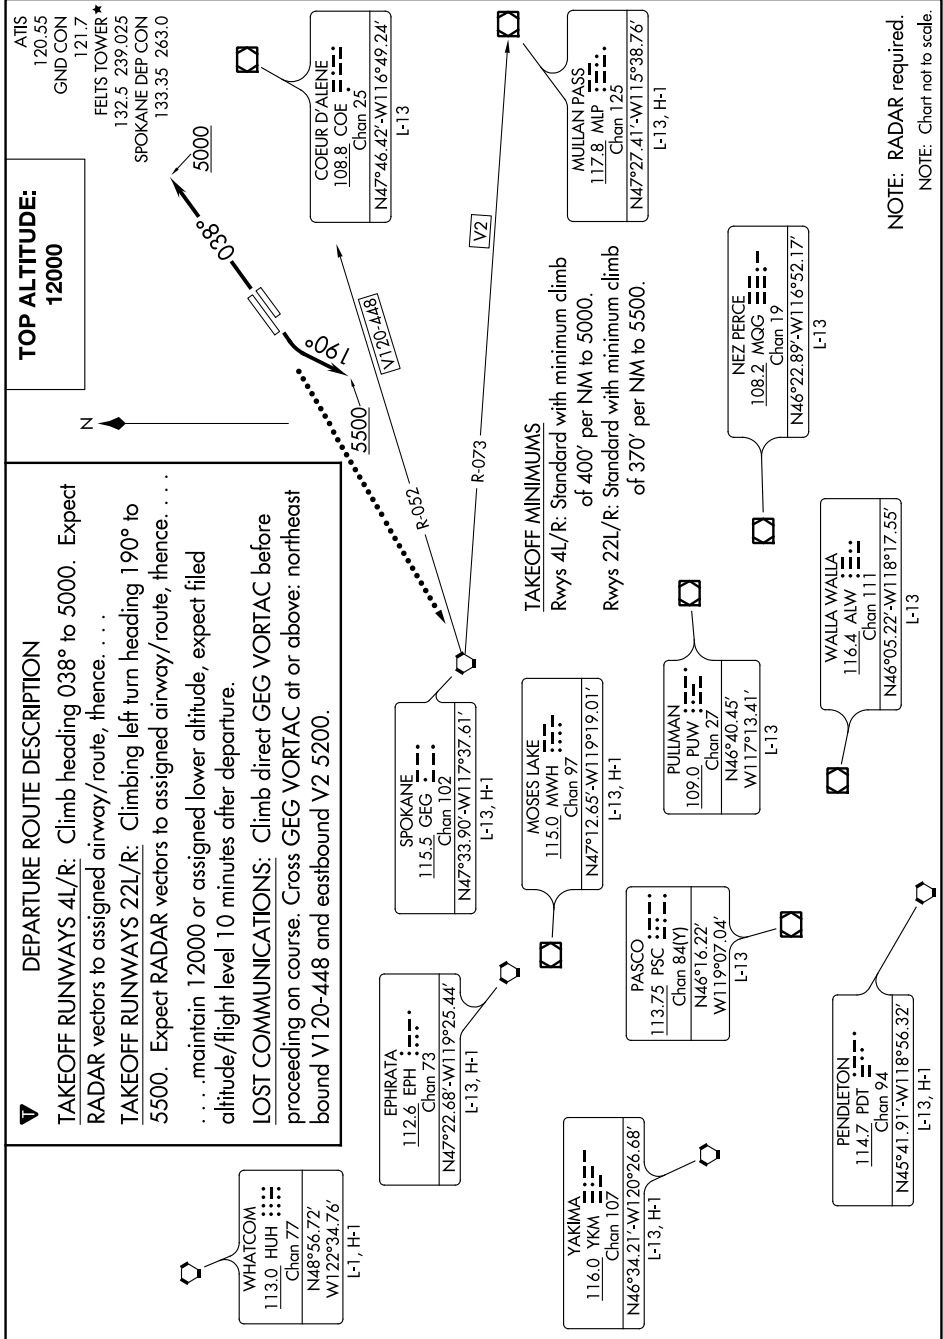

# FELTS FOUR DEPARTURE

AL-402 (FAA)

FELTS FLD (SFF)  
SPOKANE, WASHINGTON

NW-1, 19 MAY 2022 to 16 JUN 2022

# FELTS FOUR DEPARTURE

SPOKANE, WASHINGTON  
FELTS FLD (SFF)

NW-1, 19 MAY 2022 to 16 JUN 2022