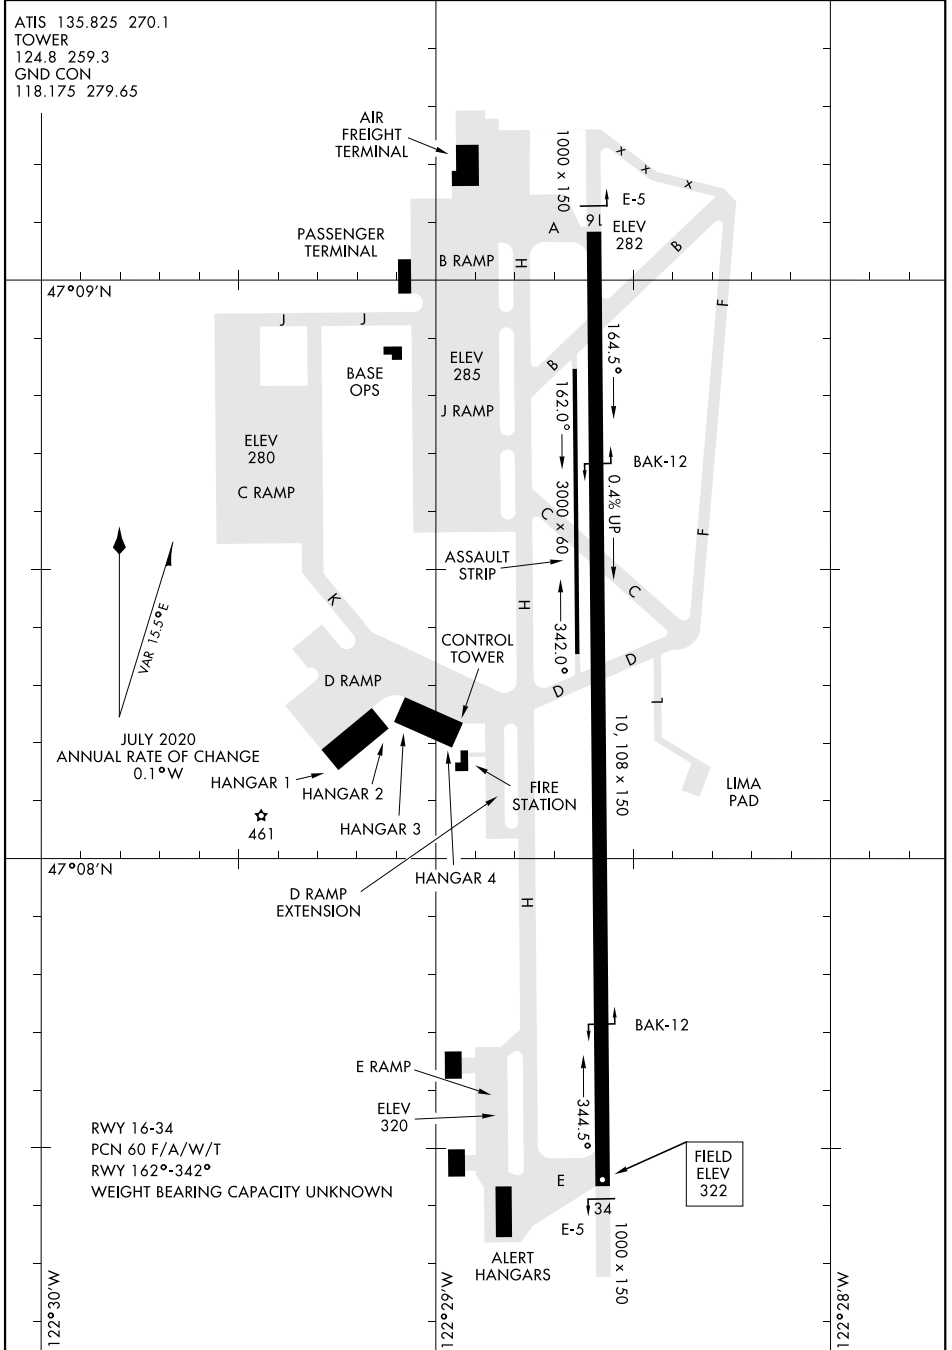

# AIRPORT DIAGRAM

AL-414 [USAF]

ATIS 135.825 270.1  
 TOWER  
 124.8 259.3  
 GND CON  
 118.175 279.65

NW-1, 19 MAY 2022 to 16 JUN 2022

NW-1, 19 MAY 2022 to 16 JUN 2022

# AIRPORT DIAGRAM