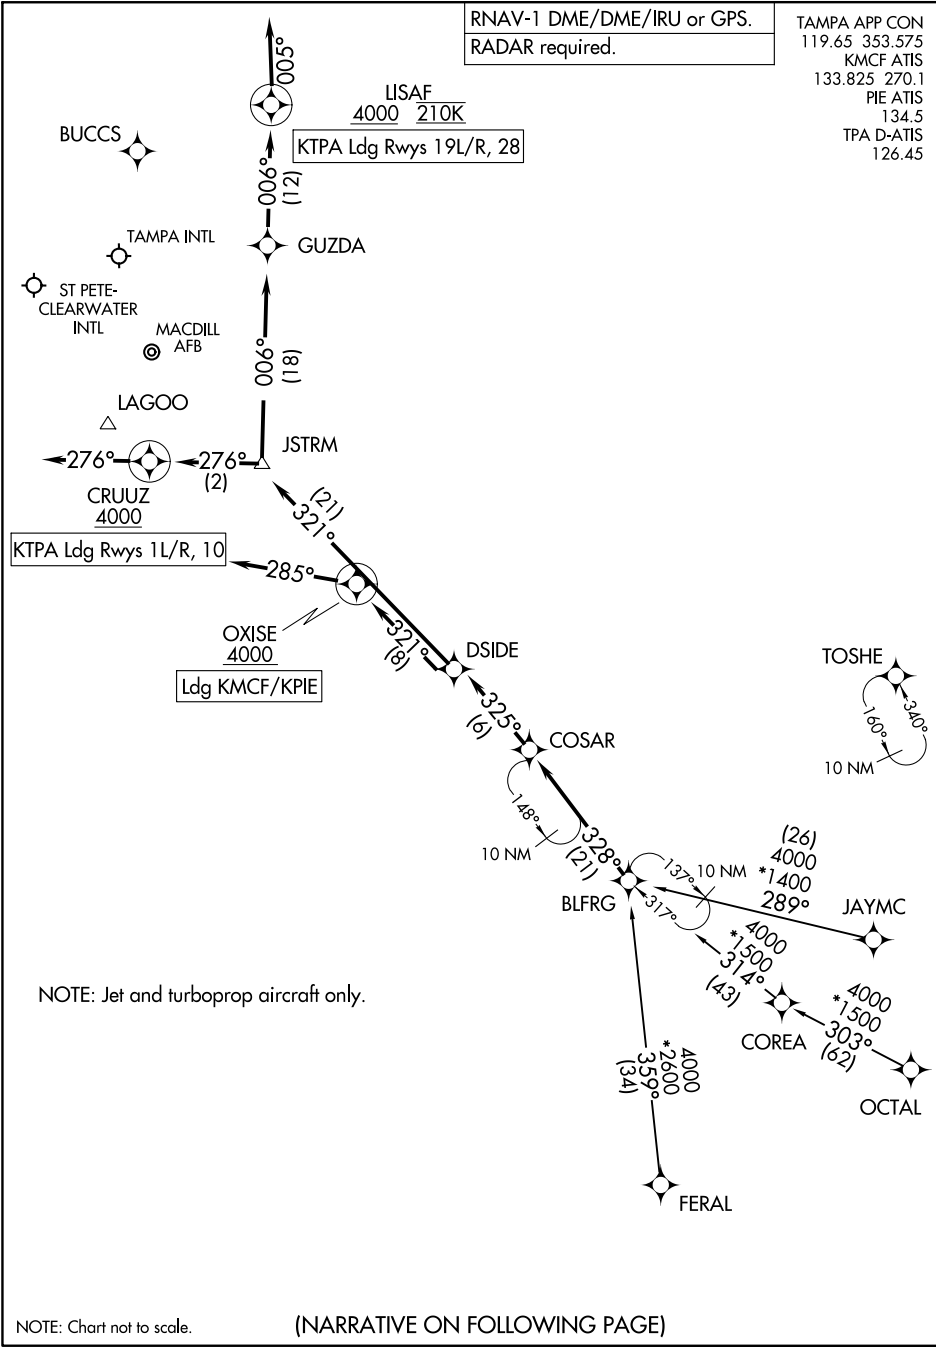

BLFRG TWO ARRIVAL (RNAV)

TAMPA, FLORIDA

RNAV-1 DME/DME/IRU or GPS.
RADAR required.

TAMPA APP CON
119.65 353.575
KMCF ATIS
133.825 270.1
PIE ATIS
134.5
TPA D-ATIS
126.45

SE-3, 19 MAY 2022 to 16 JUN 2022

SE-3, 19 MAY 2022 to 16 JUN 2022

BLFRG TWO ARRIVAL (RNAV)

TAMPA, FLORIDA