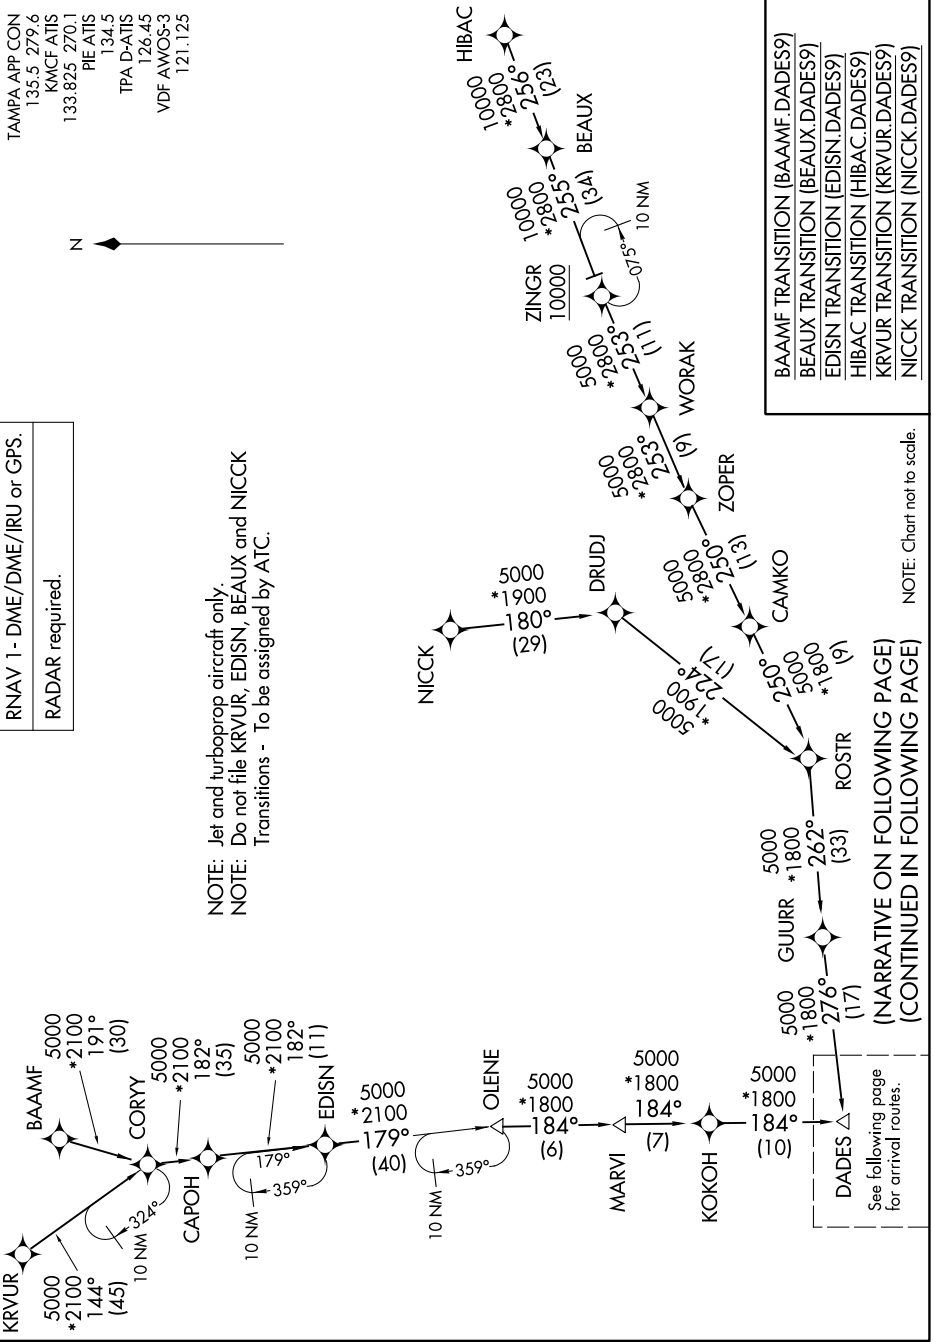

DADES NINE ARRIVAL (RNAV) Transition Routes

TAMPA, FLORIDA

SE-3, 19 MAY 2022 to 16 JUN 2022

RNAV 1- DME/DME/IRU or GPS.
RADAR required.

TAMPA APP CON
135.5 279.6
KMCF ATIS
133.825 270.1
PIE ATIS
134.5
TPA D-ATIS
126.45
VDF AWOS-3
121.125

NOTE: Jet and turboprop aircraft only.
NOTE: Do not file KRVUR, EDISN, BEAUX and NICCK
Transitions - To be assigned by ATC.

(NARRATIVE ON FOLLOWING PAGE)
(CONTINUED IN FOLLOWING PAGE)

See following page
for arrival routes.

NOTE: Chart not to scale.

SE-3, 19 MAY 2022 to 16 JUN 2022

DADES NINE ARRIVAL (RNAV) Transition Routes

TAMPA, FLORIDA