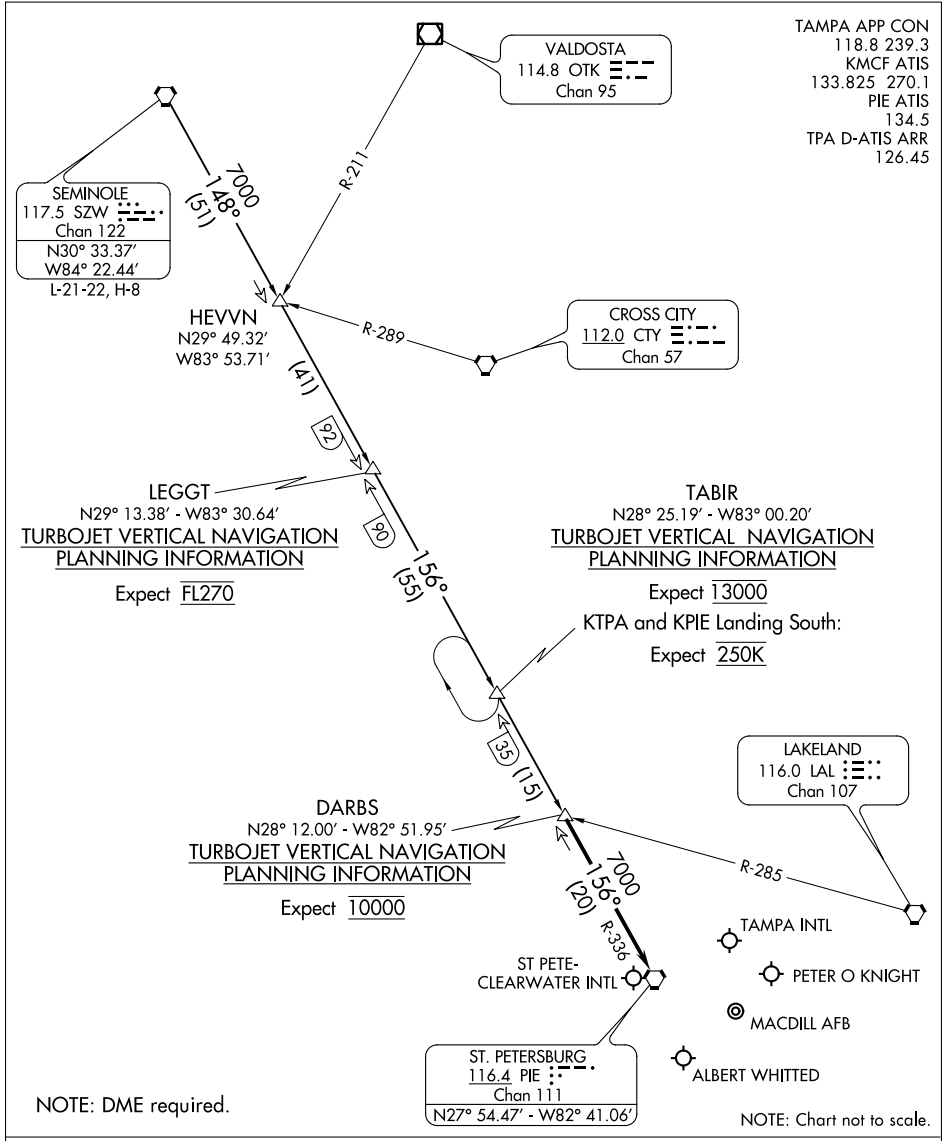

DARBS THREE ARRIVAL

TAMPA, FLORIDA

SE-3, 19 MAY 2022 to 16 JUN 2022

SE-3, 19 MAY 2022 to 16 JUN 2022

ARRIVAL ROUTE DESCRIPTION

SEMINOLE TRANSITION (SZW.DARBS3): From over SZW VORTAC on SZW R-148 and PIE R-336 to DARBS INT. Thence. . . .

. . . .from over DARBS INT on PIE R-336 to PIE VORTAC. Expect RADAR vectors to final approach course.

LOST COMMUNICATIONS: STANDARD.

DARBS THREE ARRIVAL

TAMPA, FLORIDA