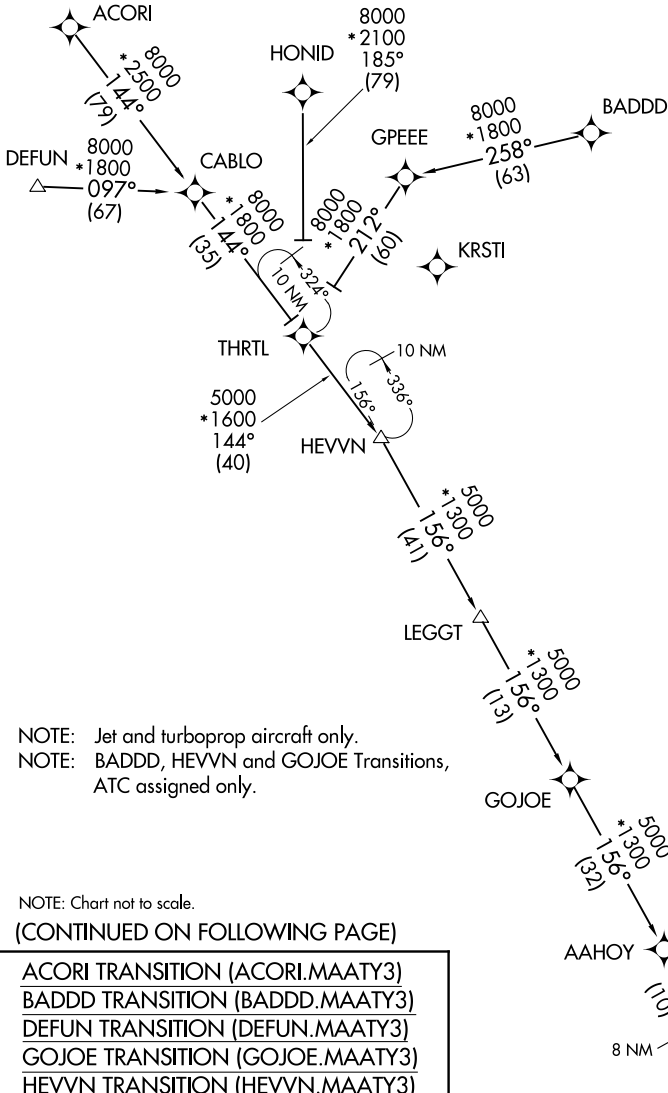

MAATY THREE ARRIVAL (RNAV) Transition Routes

TAMPA, FLORIDA

TAMPA APP CON
 118.8 239.3
 MCF ATIS
 133.825 270.1
 LAL ATIS
 118.025
 TPA D-ATIS
 126.45
 VDF AWOS-3
 121.125

RNAV 1 - DME/DME/IRU or GPS.

RADAR required.

NOTE: Jet and turboprop aircraft only.
 NOTE: BADDD, HEVNV and GOJOE Transitions, ATC assigned only.

NOTE: Chart not to scale.

(CONTINUED ON FOLLOWING PAGE)

- ACORI TRANSITION (ACORI.MAATY3)
- BADDD TRANSITION (BADDD.MAATY3)
- DEFUN TRANSITION (DEFUN.MAATY3)
- GOJOE TRANSITION (GOJOE.MAATY3)
- HEVNV TRANSITION (HEVNV.MAATY3)
- HONID TRANSITION (HONID.MAATY3)

See following page for arrival routes.

SE-3, 19 MAY 2022 to 16 JUN 2022

SE-3, 19 MAY 2022 to 16 JUN 2022