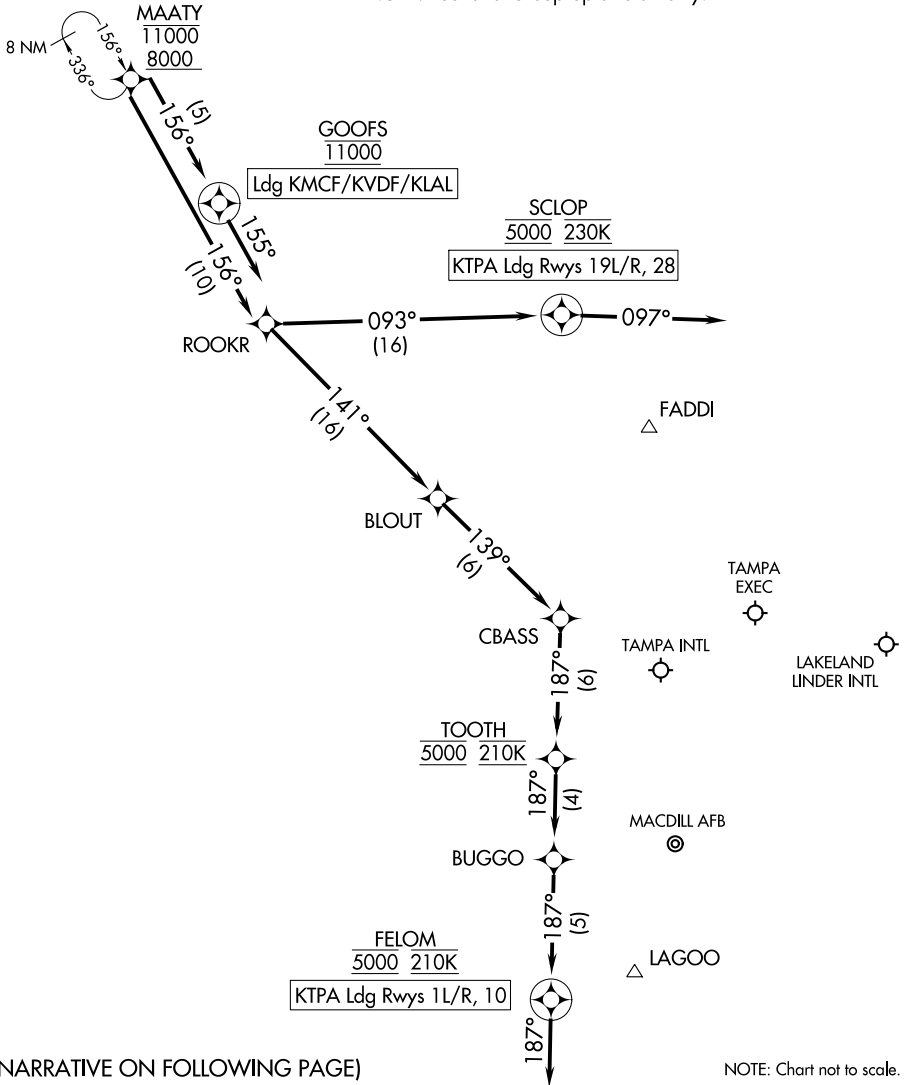

MAATY THREE ARRIVAL (RNAV) Arrival Routes

TAMPA, FLORIDA

TAMPA APP CON  
118.8 239.3  
MCF ATIS  
133.825 270.1  
LAL ATIS  
118.025  
TPA D-ATIS  
126.45  
VDF AWOS-3  
121.125

RNAV 1 - DME/DME/IRU or GPS.

RADAR required.

NOTE: Jet and turboprop aircraft only.

SE-3, 19 MAY 2022 to 16 JUN 2022

SE-3, 19 MAY 2022 to 16 JUN 2022

(NARRATIVE ON FOLLOWING PAGE)

NOTE: Chart not to scale.

MAATY THREE ARRIVAL (RNAV) Arrival Routes

TAMPA, FLORIDA