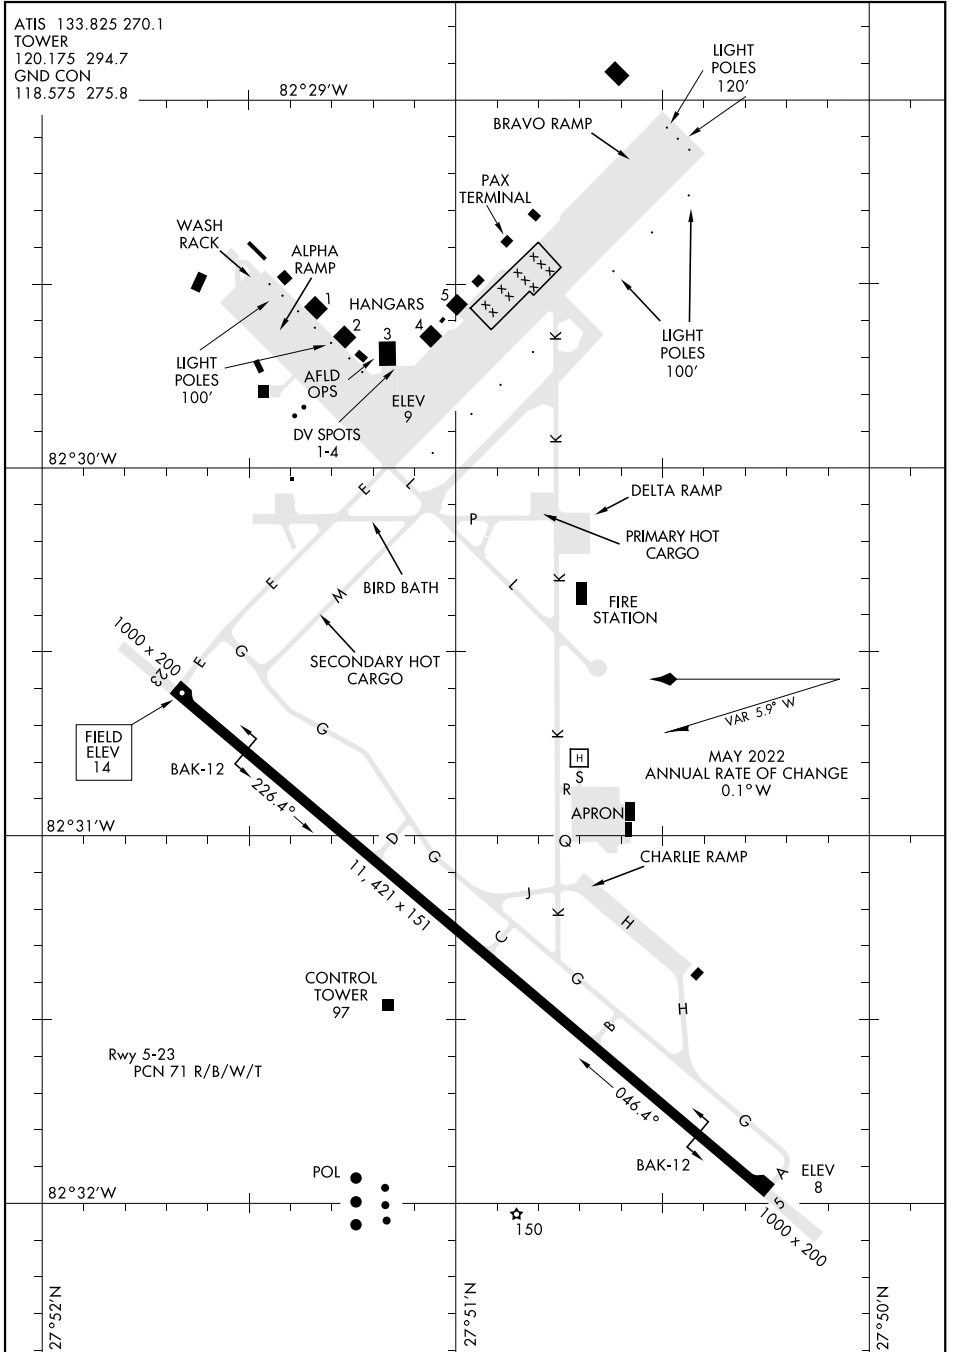

AIRPORT DIAGRAM

AL-418 [USAF]

MACDILL AFB (KMCF)

TAMPA, FLORIDA

ATIS 133.825 270.1
 TOWER
 120.175 294.7
 GND CON
 118.575 275.8

SE-3, 19 MAY 2022 to 16 JUN 2022

SE-3, 19 MAY 2022 to 16 JUN 2022

AIRPORT DIAGRAM

TAMPA, FLORIDA
MACDILL AFB (KMCF)