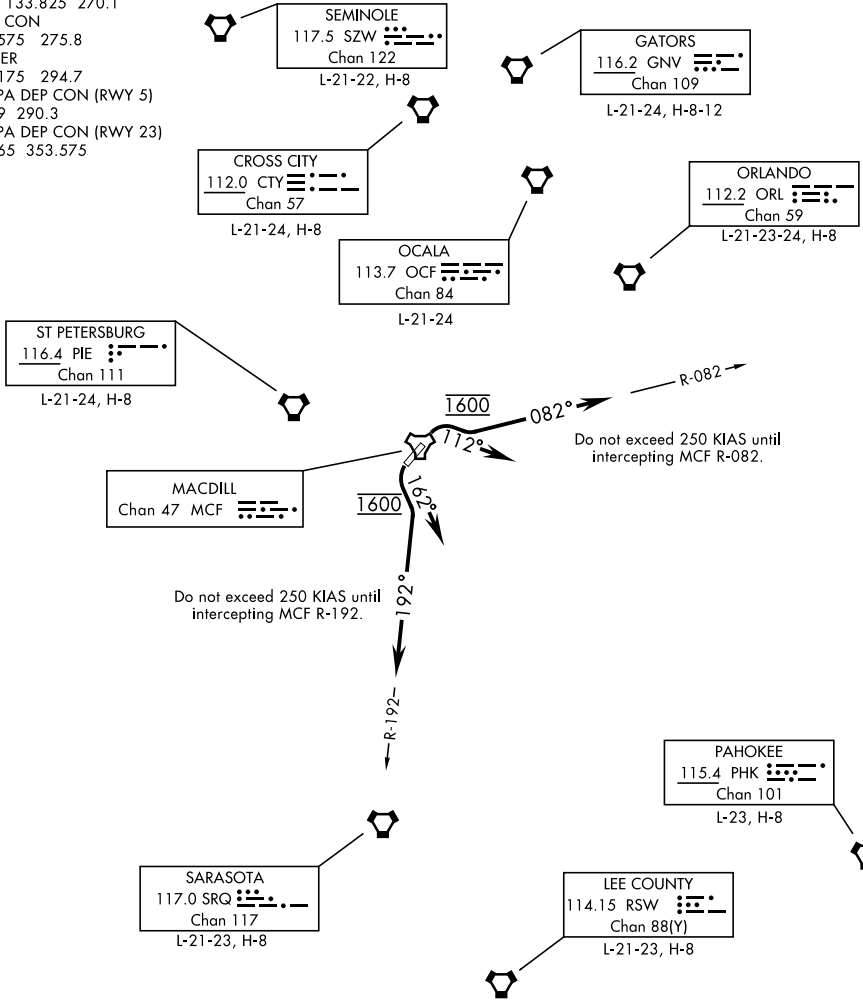

MACDILL ONE DEPARTURE (MCF1 • MCF)

AL-418 [USAF]

MACDILL AFB (KMCF)

TAMPA, FLORIDA

ATIS 133.825 270.1
 GND CON
 118.575 275.8
 TOWER
 120.175 294.7
 TAMPA DEP CON (RWY 5)
 119.9 290.3
 TAMPA DEP CON (RWY 23)
 119.65 353.575

SE-3, 19 MAY 2022 to 16 JUN 2022

SE-3, 19 MAY 2022 to 16 JUN 2022

NOTE: Chart not to scale

NA for CAT E aircraft

DEPARTURE ROUTE DESCRIPTION

TAKEOFF RWY 5: Climbing right turn heading 112°, maintain 1600, intercept MCF R-082 outbound, expect RADAR vectors. Expect clearance to filed altitude within 10 min after departure.

TAKEOFF RWY 23: Climbing left turn heading 162°, maintain 1600, intercept MCF R-192 outbound, expect RADAR vectors. Expect clearance to filed altitude within 10 min after departure.

MACDILL ONE DEPARTURE (MCF1 • MCF)

Amdt 1 31DEC20

TAMPA, FLORIDA
MACDILL AFB (KMCF)