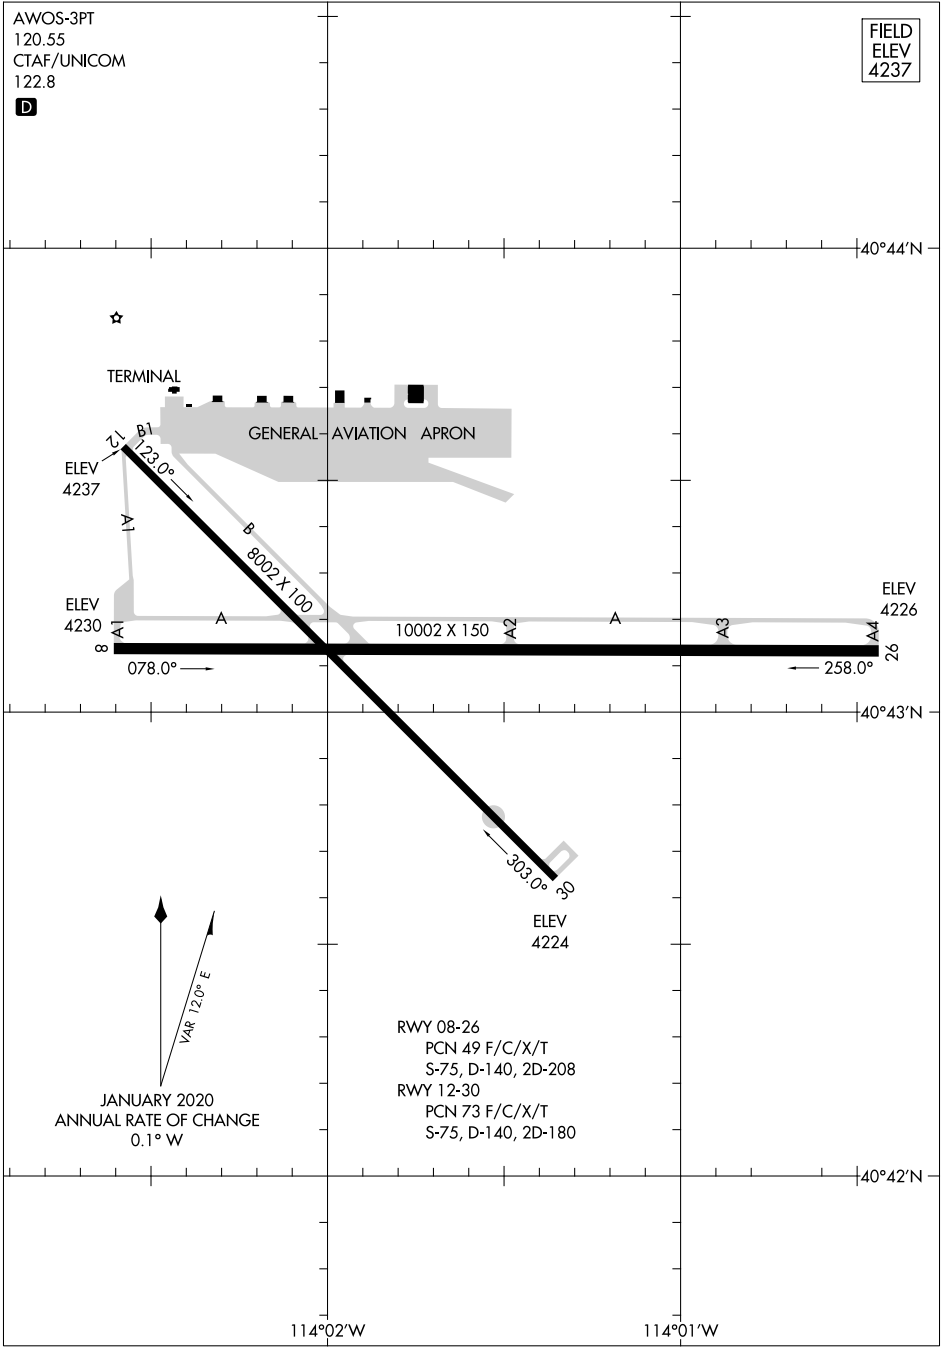

20086

AIRPORT DIAGRAM

AL-445 (FAA)

WENDOVER (ENV)
WENDOVER, UTAH

AWOS-3PT
120.55
CTAF/UNICOM
122.8

D

FIELD
ELEV
4237

SW-4, 19 MAY 2022 to 16 JUN 2022

SW-4, 19 MAY 2022 to 16 JUN 2022

AIRPORT DIAGRAM

20086

WENDOVER, UTAH
WENDOVER (ENV)