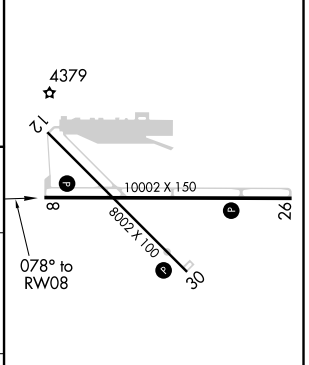

CATEGORY	A	B	C	D
LPV DA	4560-1 330 (400-1)		NA	
LNAV/VNAV DA	4581-1 351 (400-1)		NA	

REIL Rwy 8, 12, 26 and 30

MIRL Rwy 8-26 and 12-30