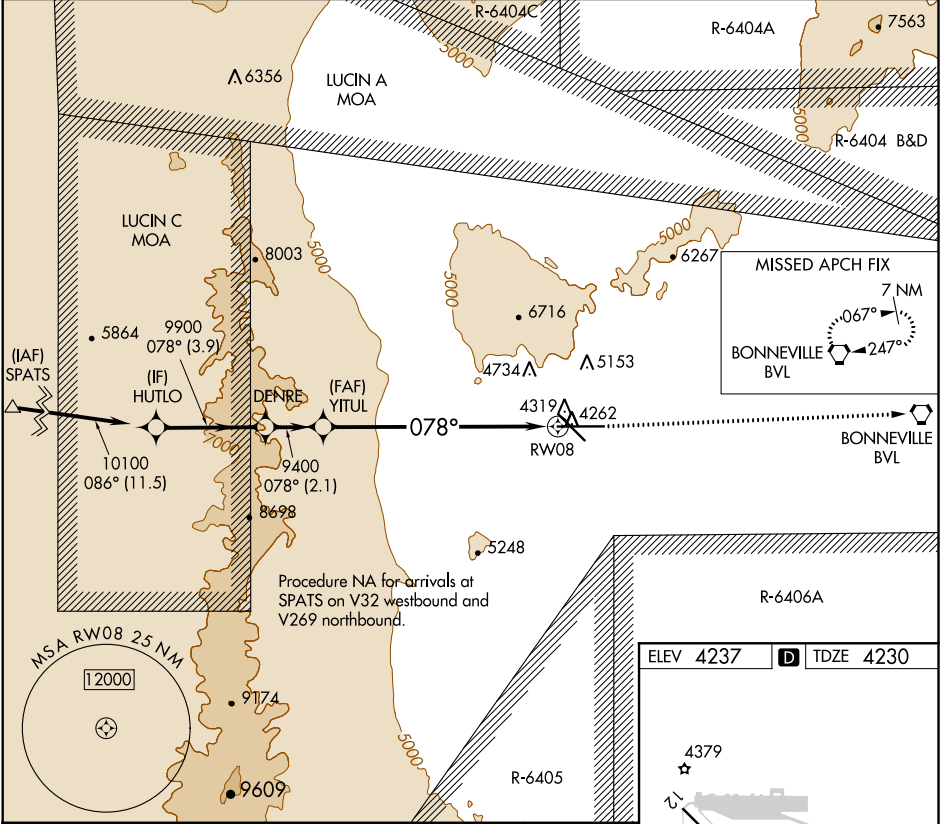

WAAS CH 42523 W08A	APP CRS 078°	Rwy Idg TDZE Apt Elev	10002 4230 4237
--	------------------------	-----------------------------	--

RNAV (GPS) RWY 8

WENDOVER (ENV)

NA -13°C	Baro-VNAV NA. DME/DME RNP-0.3 NA.	MISSED APPROACH: Climb to 9000 direct BVL VORTAC and hold, continue climb-in-hold to 9000.
-------------	-----------------------------------	--

AWOS-3PT 120.55	SALT LAKE CENTER 128.55 269.175	UNICOM 122.8 (CTAF)
---------------------------	---	-------------------------------

SW-4, 19 MAY 2022 to 16 JUN 2022

SW-4, 19 MAY 2022 to 16 JUN 2022

Procedure NA for arrivals at SPATS on V32 westbound and V269 northbound.

ELEV 4237	TDZE 4230
-----------	-----------

CATEGORY	A	B	C	D
LPV DA	4560-1 330 (400-1)		NA	
LNAV/VNAV DA	4581-1 351 (400-1)		NA	

REIL Rwy 8, 12, 26 and 30

MIRL Rwy 8-26 and 12-30