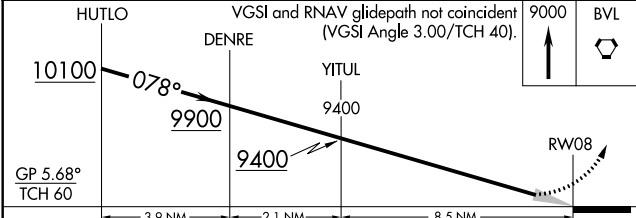

CATEGORY	A	B	C	D
LPV DA	4560-1 330 (400-1)		NA	
LNAV/VNAV DA	4581-1 351 (400-1)		NA	

REIL Rwy 8, 12, 26 and 30

MIRL Rwy 8-26 and 12-30