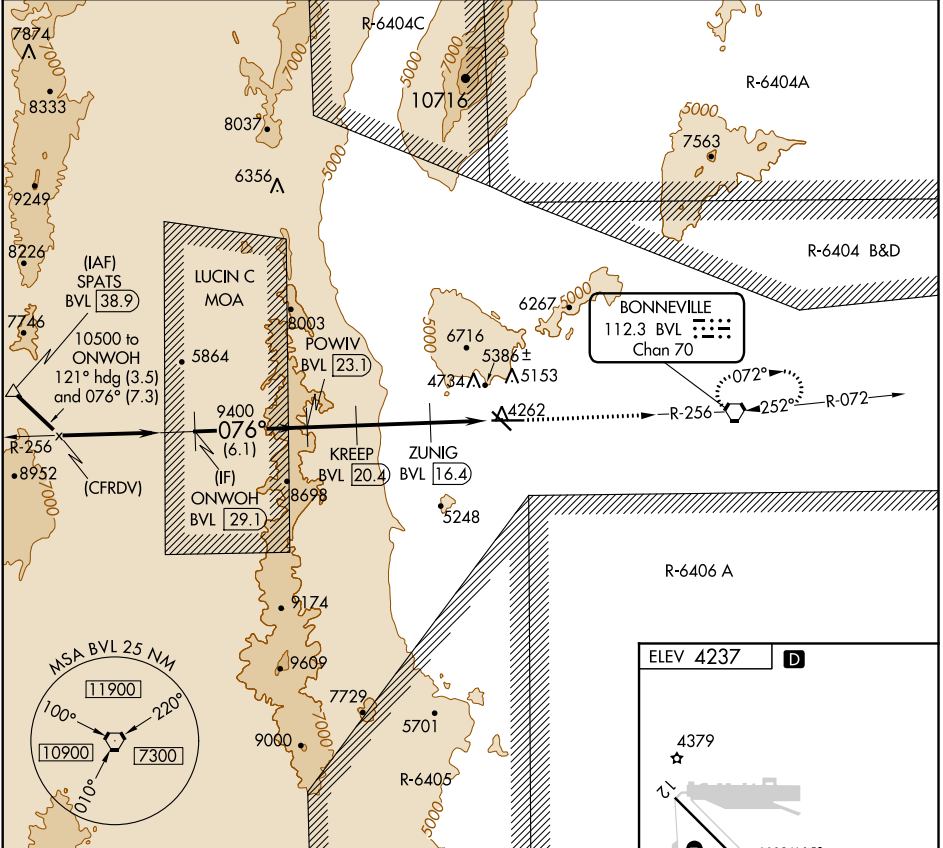

VORTAC BVL <b>112.3</b> Chan <b>70</b>	APP CRS <b>076°</b>	Rwy ldg TDZE Apt Elev <b>4237</b>	<b>N/A</b> <b>N/A</b> <b>4237</b>
--	------------------------	--	---

# VOR/DME-B WENDOVER (ENV)

**⚠** Circling NA north of Rwy 8-26.  
**🌡** -13°C

MISSED APPROACH: Climb to 9000 direct BVL VORTAC and hold, continue climb-in-hold to 9000.

AWOS-3PT <b>120.55</b>	SALT LAKE CENTER <b>128.55 269.175</b>	UNICOM <b>122.8 (CTAF)</b>
---------------------------	---	-------------------------------

SW-4, 19 MAY 2022 to 16 JUN 2022

SW-4, 19 MAY 2022 to 16 JUN 2022

CATEGORY	A	B	C	D	E
<b>C</b> CIRCLING	5500-1¼ 1263 (1300-1¼)	5500-1½ 1263 (1300-1½)	5500-3 1263 (1300-3)	5700-3	1463 (1500-3)

REIL Rwy 8, 12, 26 and 30 **Ⓛ**  
 MIRL Rwy 8-26 and 12-30 **Ⓛ**