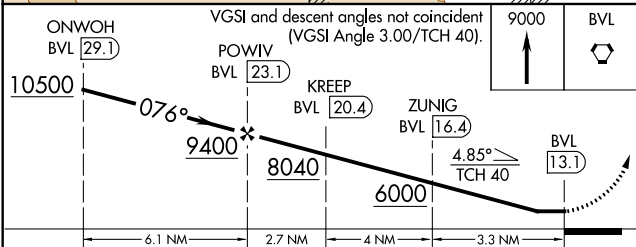

# VOR/DME-B WENDOVER (ENV)

**⚠** Circling NA north of Rwy 8-26.  
**🌡** -13°C

MISSED APPROACH: Climb to 9000 direct BVL VORTAC and hold, continue climb-in-hold to 9000.

AWOS-3PT <b>120.55</b>	SALT LAKE CENTER <b>128.55 269.175</b>	UNICOM <b>122.8 (CTAF)</b>
---------------------------	---	-------------------------------

SW-4, 19 MAY 2022 to 16 JUN 2022

SW-4, 19 MAY 2022 to 16 JUN 2022

CATEGORY	A	B	C	D	E
<b>C</b> CIRCLING	5500-1¼ 1263 (1300-1¼)	5500-1½ 1263 (1300-1½)	5500-3 1263 (1300-3)	5700-3	1463 (1500-3)

REIL Rwy 8, 12, 26 and 30 **Ⓛ**  
 MIRL Rwy 8-26 and 12-30 **Ⓛ**