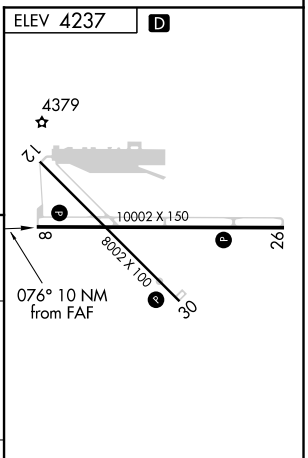

# VOR/DME-B WENDOVER (ENV)

**⚠** Circling NA north of Rwy 8-26.  
**🌡** -13°C

MISSED APPROACH: Climb to 9000 direct BVL VORTAC and hold, continue climb-in-hold to 9000.

AWOS-3PT <b>120.55</b>	SALT LAKE CENTER <b>128.55 269.175</b>	UNICOM <b>122.8 (CTAF)</b>
---------------------------	---	-------------------------------

SW-4, 19 MAY 2022 to 16 JUN 2022

SW-4, 19 MAY 2022 to 16 JUN 2022

CATEGORY	A	B	C	D	E
<b>C</b> CIRCLING	5500-1¼ 1263 (1300-1¼)	5500-1½ 1263 (1300-1½)	5500-3 1263 (1300-3)	5700-3	1463 (1500-3)

REIL Rwy 8, 12, 26 and 30 **Ⓛ**  
 MIRL Rwy 8-26 and 12-30 **Ⓛ**