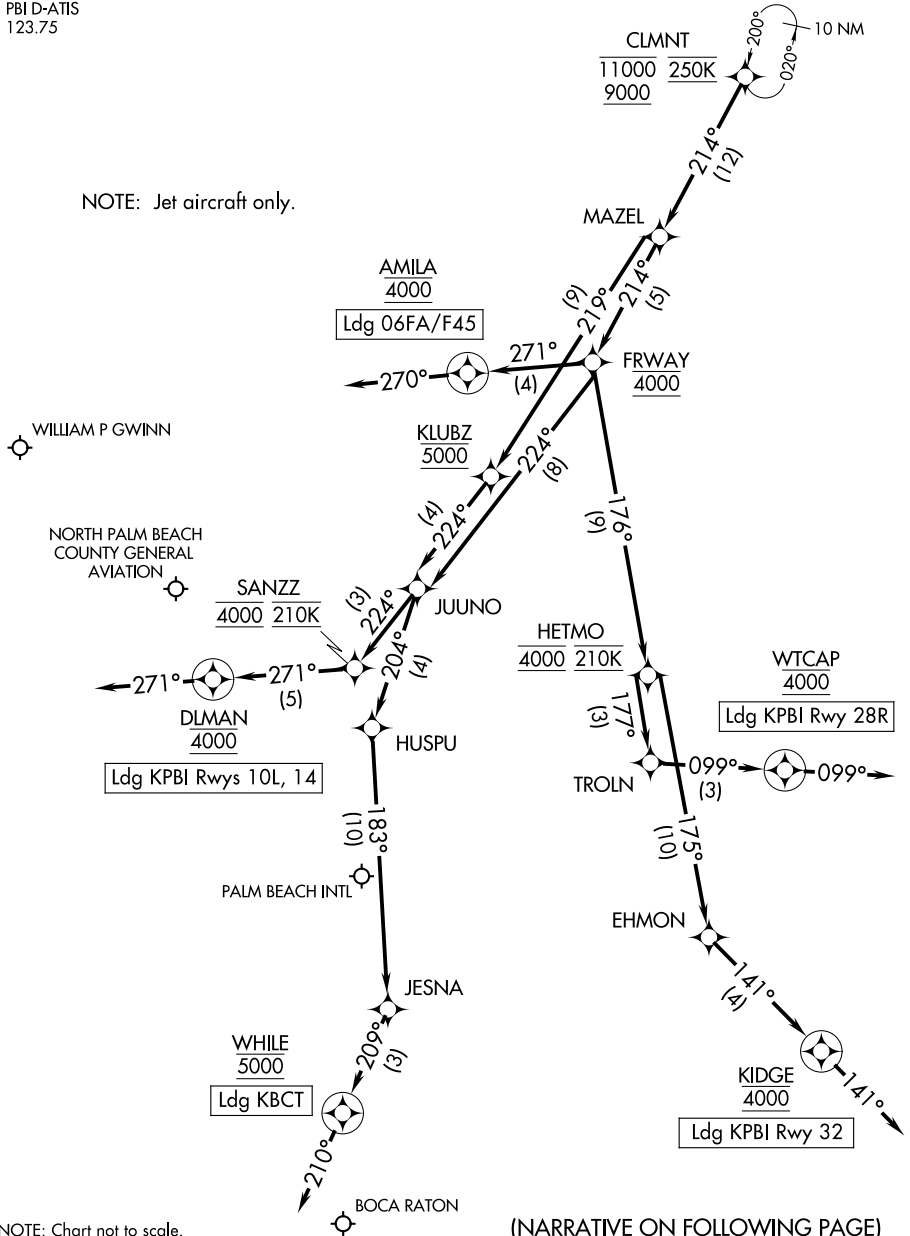

CLMNT TWO ARRIVAL (RNAV) Arrival Routes

WEST PALM BEACH, FLORIDA

PALM BEACH APP CON
124.6 317.4
F45 CTAF
123.075
PBI D-ATIS
123.75

RNAV 1 - DME/DME/IRU or GPS.

RADAR required.

NOTE: Jet aircraft only.

NOTE: Chart not to scale.

(NARRATIVE ON FOLLOWING PAGE)

CLMNT TWO ARRIVAL (RNAV) Arrival Routes

WEST PALM BEACH, FLORIDA